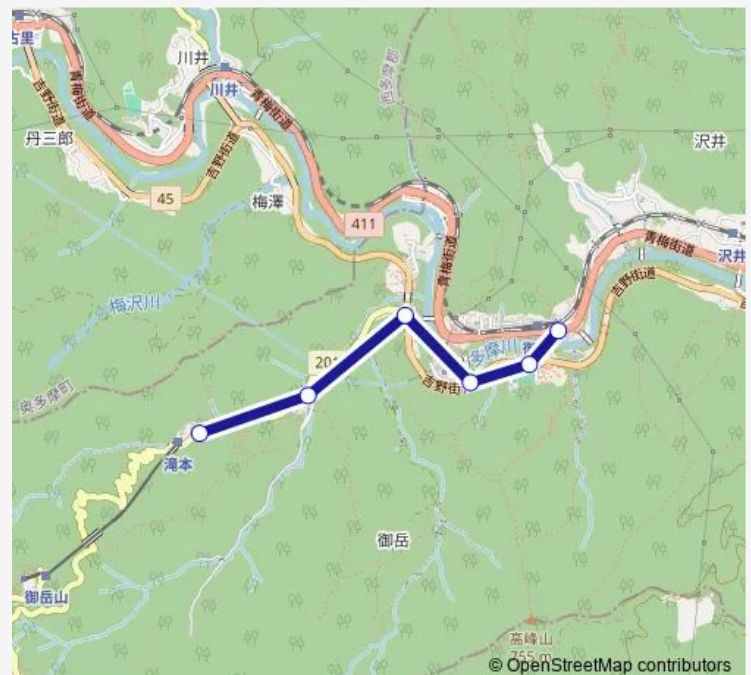

### Route schedule

御岳駅 — ケーブル下

Monday 07:12-18:07

Tuesday 07:30-18:05

Wednesday 07:12-18:07

Thursday 07:12-18:07

Friday 07:30-18:05

Saturday 07:12-18:07

Sunday 07:12-18:07

### Route info

Direction: 御岳駅

Stops: 6

Trip Duration: 0 hour 10 min

## Route schedule

ケ-7ル下 — 御岳駅

Monday	07:44-18:21
Tuesday	07:44-18:19
Wednesday	07:44-18:21
Thursday	07:44-18:21
Friday	07:44-18:19
Saturday	07:50-18:21
Sunday	07:50-18:21