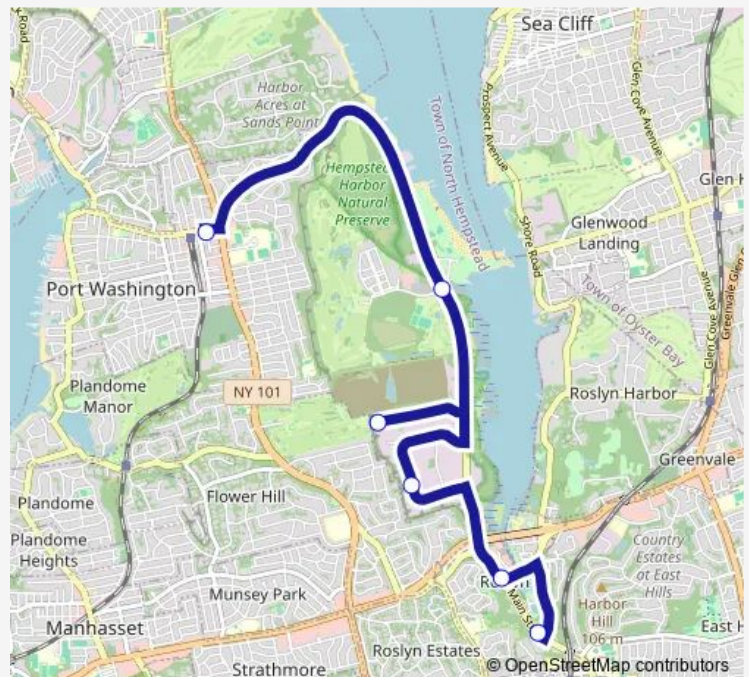

Waterview Dr / Steamboat

Haven Av / Main

### Route schedule

Driftwood Dr / Soundview — Haven Av / Main

Monday 06:02-07:55

Tuesday 06:02-07:55

Wednesday 06:02-07:55

Thursday 06:02-07:55

Friday 06:02-07:55

Saturday —

### Route info

Direction: Driftwood Dr / Soundview

Stops: 6

Trip Duration: 0 hour 13 min

■ Pws — Port Washington Shuttle

**Direction**

Maryland Av / Main — E Broadway / Main

6 stops

**Route info**

Direction: Maryland Av / Main

Stops: 6

Trip Duration: 0 hour 14 min