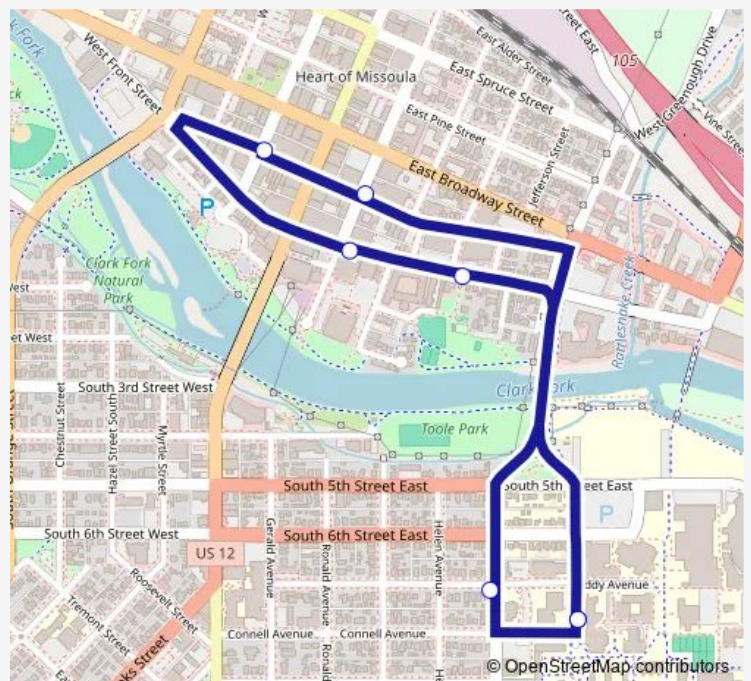

Bus Commencement Downtown Downtown/Roam

[Go to website](#)

**Direction**

Maurice & Connell (Music Building) — Maurice & Connell (Music Building)

7 stops

[Open route schedule](#)

Maurice & Connell (Music Building)

E Main St & N Pattee St

W Main St & Ryman St

E Front St & S Pattee St

E Front St & Lambros St

Arthur Ave & Eddy Ave

Maurice & Connell (Music Building)

Route schedule

Maurice & Connell (Music Building) — Maurice & Connell (Music Building)

Monday	—
Tuesday	—
Wednesday	—
Thursday	—
Friday	—
Saturday	07:30-18:00
Sunday	—

Route info

Direction: Maurice & Connell (Music Building)

Stops: 7

Trip Duration: 0 hour 15 min

Commencement Downtown — Downtown/Roam