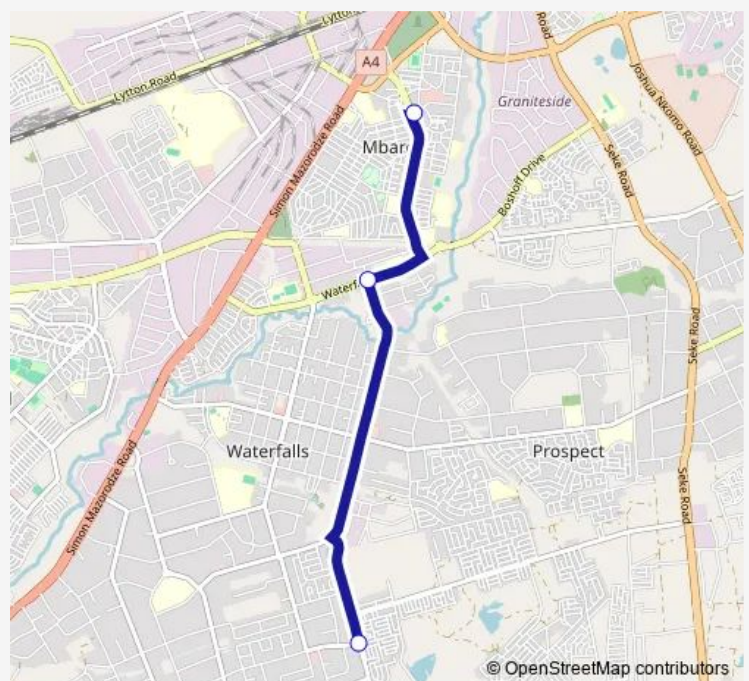

Communal Taxi Service Waterfalls Mainway Meadows to Mbare Rank

[Go to website](#)

Direction

Waterfalls Mainway — Mbare Rank

3 stops

[Open route schedule](#)

Waterfalls Mainway

Corner Waterfalls Avenue & Strachan St

Mbare Rank

Route schedule

Waterfalls Mainway — Mbare Rank

Monday	11:08
Tuesday	11:08
Wednesday	11:08
Thursday	11:08
Friday	11:08
Saturday	11:08
Sunday	11:08

Route info

Direction: Waterfalls Mainway

Stops: 3

Trip Duration: 0 hour 19 min

Waterfalls Mainway Meadows to Mbare Rank

Communal Taxi Service time schedules and route maps are available in an offline PDF at busmaps.com. Use the busmaps.com website to see live bus times, train schedule or subway schedule, and step-by-step directions for all public transit in Harare