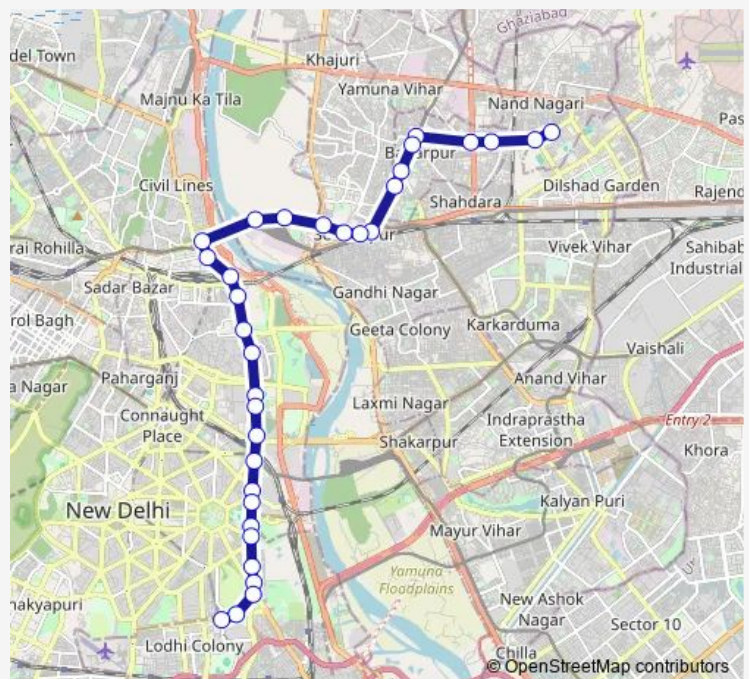

### Route schedule

Nand Nagari Terminal — Sunehari Pulla Depot / Jawahar Lal Nehru Stadium Terminal

Monday 04:28-15:19

Tuesday 04:28-15:19

Wednesday 04:28-15:19

Thursday 04:28-15:19

Friday 04:28-15:19

Saturday 04:28-15:19

Sunday 04:28-15:19

### Route info

Direction: Nand Nagari Terminal

Stops: 33

Trip Duration: 1 hour 15 min

216bcldown

BusMaps

Shaheed Park (Bhagat Singh Terminal)

Ito