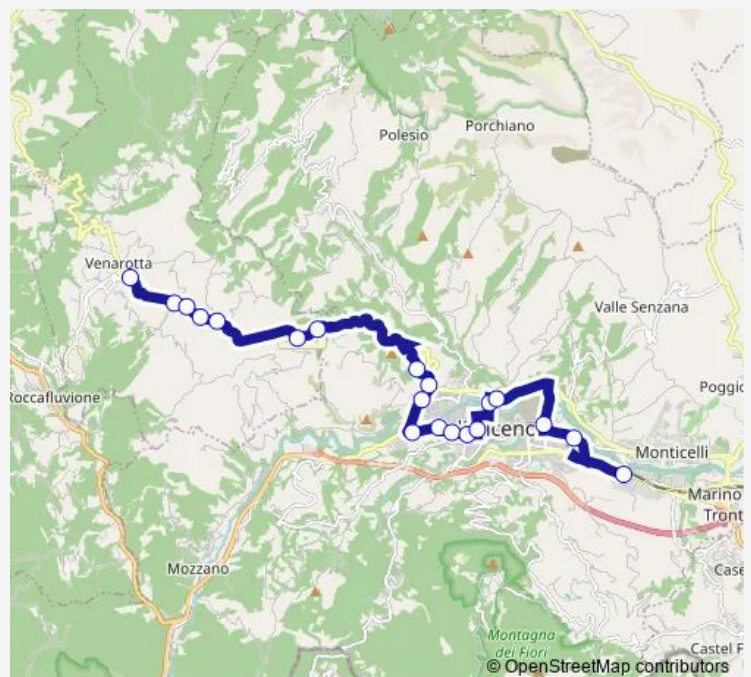

Bivio Cepparano

Bivio Castellano

Bivio Vallorano - Venarotta

Curti - Venarotta

Case Poli

Strada Venarottese-Monterocco

Cavalcavia Monterocco-Strada Venarotta

Carabinieri - Circonvallazione Stadio

Ascoli Piceno - Iti

Globo - Piceno Aprutina

Route schedule

Venarotta Centro — Globo - Piceno Aprutina

Monday	07:15
Tuesday	07:15
Wednesday	07:15
Thursday	07:15
Friday	07:15
Saturday	—
Sunday	—

Route info

Direction: Venarotta Centro

Stops: 20

Trip Duration: 0 hour 35 min

■ Venarotta-Monterocco-Ascoli Piceno-VIA P.Aprutina (EX Globo) **BusMaps**

Bus time schedules and route maps are available in an offline PDF at busmaps.com. Use the busmaps.com website to see live bus times, train schedule or subway schedule, and step-by-step directions for all public transit in Ascoli Piceno