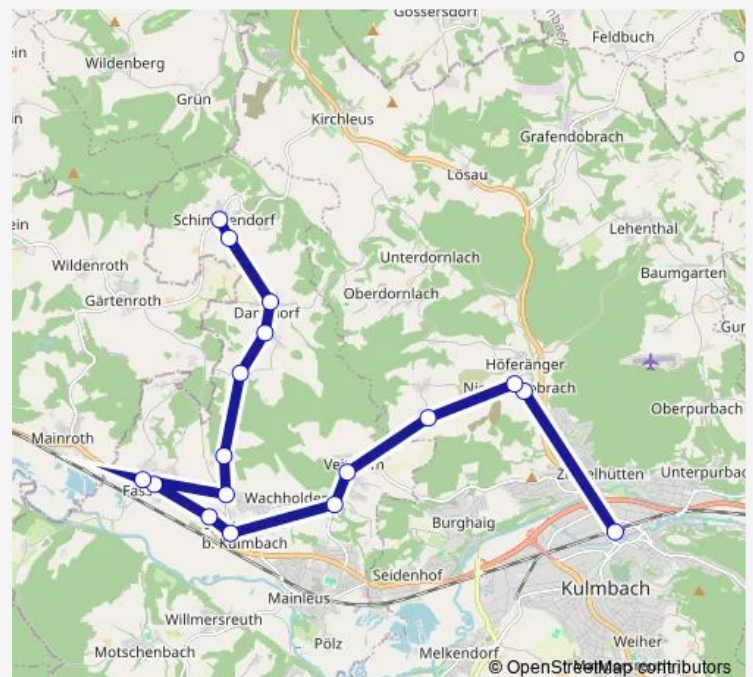

Holzmühle

Lösau

Kirchleus B 85

Route schedule

Kulmbach, Zob — Kirchleus B 85

Monday 17:00

Tuesday 17:00

Wednesday 17:00

Thursday 17:00

Friday 17:00

Saturday —

Sunday —

Route info

Direction: Kulmbach, Zob

Stops: 5

Trip Duration: 0 hour 15 min

1324

Direction

Kulmbach, Zob — Schimmendorf

17 stops

[Open route schedule](#)

Kulmbach, Zob

Niederndobrach Am Bach

Niederndobrach Kindergarten

Monday 09:00-11:00

Tuesday 09:00-11:00

Wednesday 09:00-11:00

Thursday 09:00-11:00

Friday 09:00-11:00

Saturday —

Sunday —

Route info