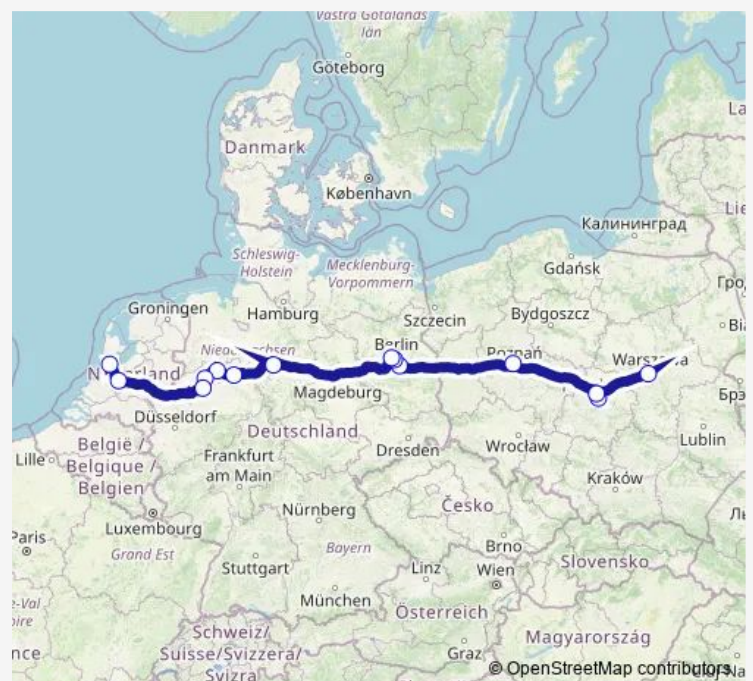

Münster Frie-Vendt-Platz

Greven, Fmo

Osnabrück Hauptbahnhof/Zob

Bünde, Flixbus

Hannover Hauptbahnhof/Zob

Berlin ZOB [Fernbus]

S Südkreuz Bhf (Berlin)

Flughafen Ber

Poznan, Bus Station Poznan Main Station

Zgierz, Lakowa Street

Lodz, Bus Station

Warsaw, Bus Station West

Route schedule

Amsterdam Sloterdijk — Warsaw, Bus Station West

Monday	06:15
Tuesday	06:15
Wednesday	06:15
Thursday	06:15
Friday	06:15
Saturday	06:15
Sunday	06:15

Route info

Direction: Amsterdam Sloterdijk

Stops: 14

Trip Duration: 19 hour 30 min

Direction

Warsaw, Bus Station West — Amsterdam Sloterdijk

14 stops

[Open route schedule](#)

Monday 04:20

Tuesday 04:20

Wednesday 04:20

Thursday 04:20

Friday 04:20

Saturday 04:20

Sunday 04:20

Route info