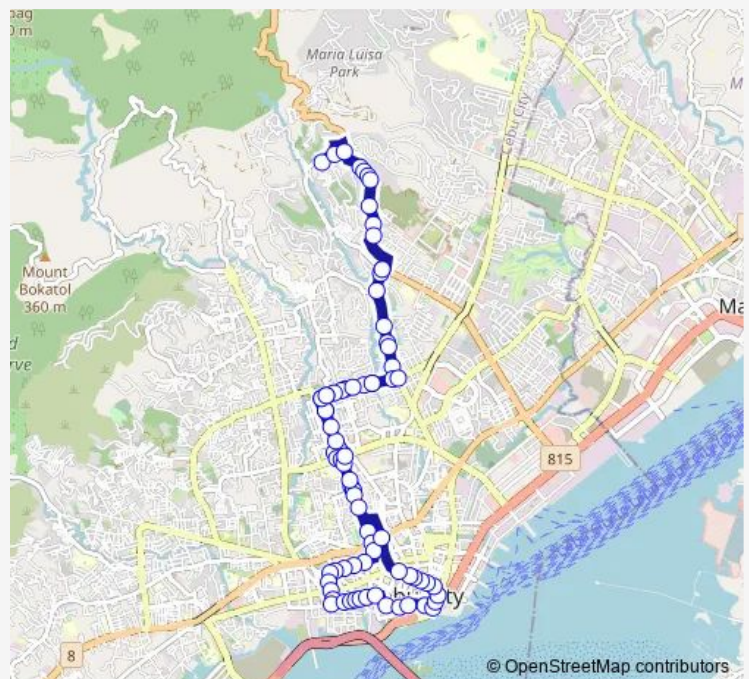

(nodata)&Veterans Drive

Natalio Bacalso Avenue&(nodata)

Fuente Osmena&Fuente Osmena

Route schedule

(nodata)&(nodata) — Salinas Drive&Veterans Drive

Monday 06:00-23:15

Tuesday 06:00-23:15

Wednesday 06:00-23:15

Thursday 06:00-23:15

Friday 06:00-23:15

Saturday 06:00-23:15

Sunday 06:00-23:15

Route info

Direction: (nodata)&(nodata)

Stops: 78

Trip Duration: 0 hour 43 min

Buenaventura Rodriquez&Fuente Osmena

N. Escario Street&Juana Osmena Extension

Visitacion Street&Osmena Boulevard

Espelita Street&Tres de Abril Street

(nodata)&Osmena Boulevard

(nodata)&Osmena Boulevard

(nodata)&Veterans Drive

Direction: Salinas Drive&Veterans Drive

Stops: 78

Trip Duration: 0 hour 43 min

F. Gonzales&F. Gonzales Street

Salinas Drive&Salinas Drive

Magallanes Street&Escano Street

(nodata)&Magallanes Street

(nodata)&Veterans Drive