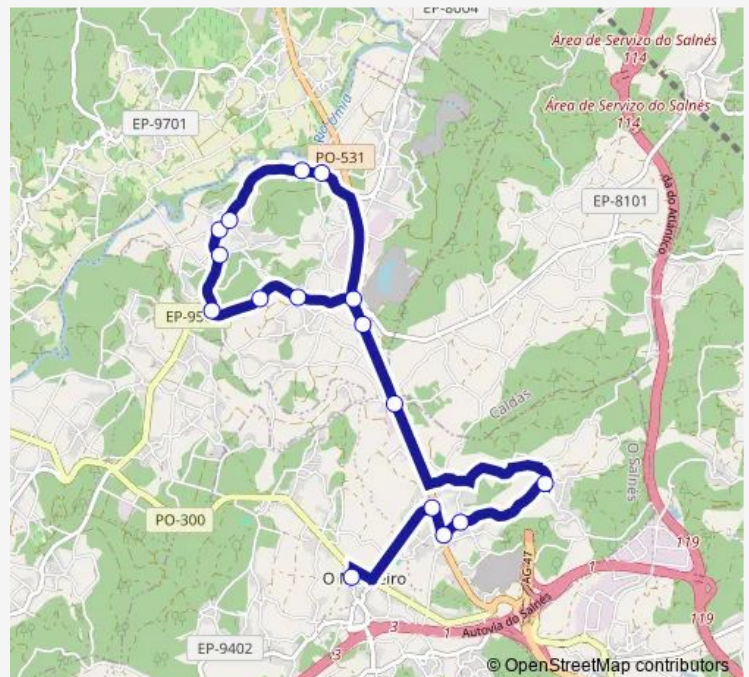

Monday 15:05

Tuesday —

Wednesday —

Thursday —

Friday —

Saturday —

Sunday —

Route info

Direction: CPI de Mosteiro-Meis

Stops: 16

Trip Duration: 0 hour 36 min

Xg814036 Bus time schedules and route maps are available in an offline PDF at busmaps.com. Use the busmaps.com website to see live bus times, train schedule or subway schedule, and step-by-step directions for all public transit in Pontevedra