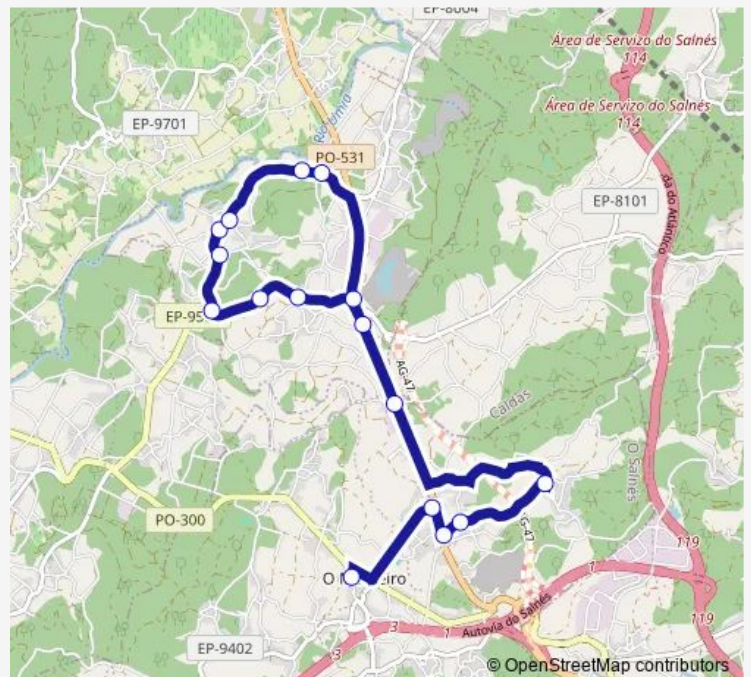

Direction

CPI de Mosteiro-Meis — Goulla

16 stops

[Open route schedule](#)

CPI de Mosteiro-Meis

Porrelo

Pedras

Brea

Ai

Goulla- O Pino

A Goulla

Portelas

Cuartel

A Ponte

Outeiro

Campos 2

Carregal

Campos

Cruce Churrasco

Goulla

Route schedule

CPI de Mosteiro-Meis — Goulla

Monday 15:05

Tuesday —

Wednesday —

Thursday —

Friday —

Saturday —

Sunday —

Route info

Direction: CPI de Mosteiro-Meis

Stops: 16

Trip Duration: 0 hour 36 min

XG814036 — CPI de Mosteiro-Meis-AI-Cruce Churrasco