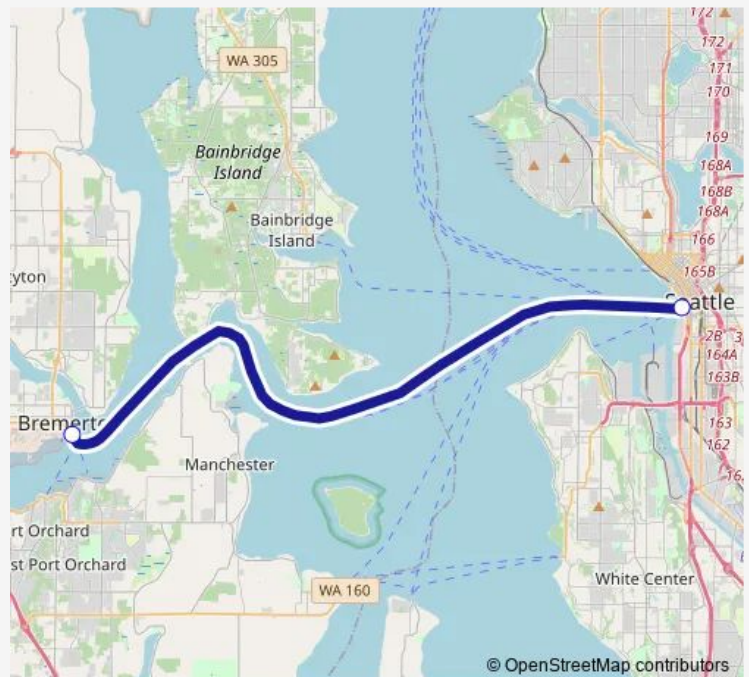

Ferry 403 Seattle-Bremerton Fast Ferry

[Go to website](#)

Direction

Pier 50 Seattle Ferry Dock — Bremerton Fast Ferry Dock

2 stops

[Open route schedule](#)

Pier 50 Seattle Ferry Dock

Bremerton Fast Ferry Dock

Route schedule

Pier 50 Seattle Ferry Dock — Bremerton Fast Ferry Dock

Monday 05:20-21:40

Tuesday 05:20-21:40

Wednesday 05:20-21:40

Thursday 05:20-21:40

Friday 05:20-21:40

Saturday 11:30-20:50

Sunday —

Route info

Direction: Pier 50 Seattle Ferry Dock

Stops: 2

Trip Duration: 0 hour 30 min

403 — Seattle-Bremerton Fast Ferry

403 Ferry time schedules and route maps are available in an offline PDF at busmaps.com. Use the busmaps.com website to see live bus times, train schedule or subway schedule, and step-by-step directions for all public transit in Seattle