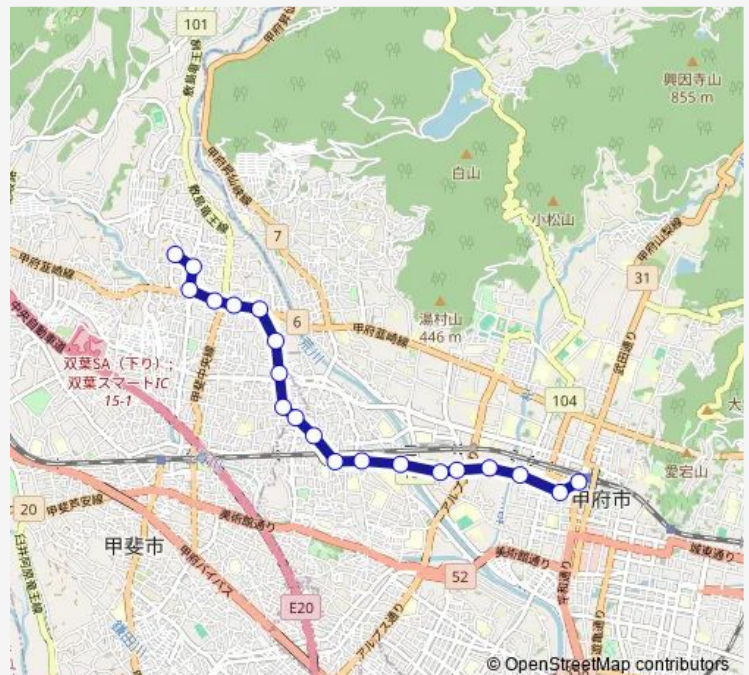

Friday 08:25-12:50

Saturday —

Sunday —

Route info

Direction: 甲府駅バスターミナル

Stops: 20

Trip Duration: 0 hour 21 min

20:甲府駅バスターミナル発 敷島営業所方面行き Bus time schedules and route maps are available in an offline PDF at busmaps.com. Use the busmaps.com website to see live bus times, train schedule or subway schedule, and step-by-step directions for all public transit in Kofu