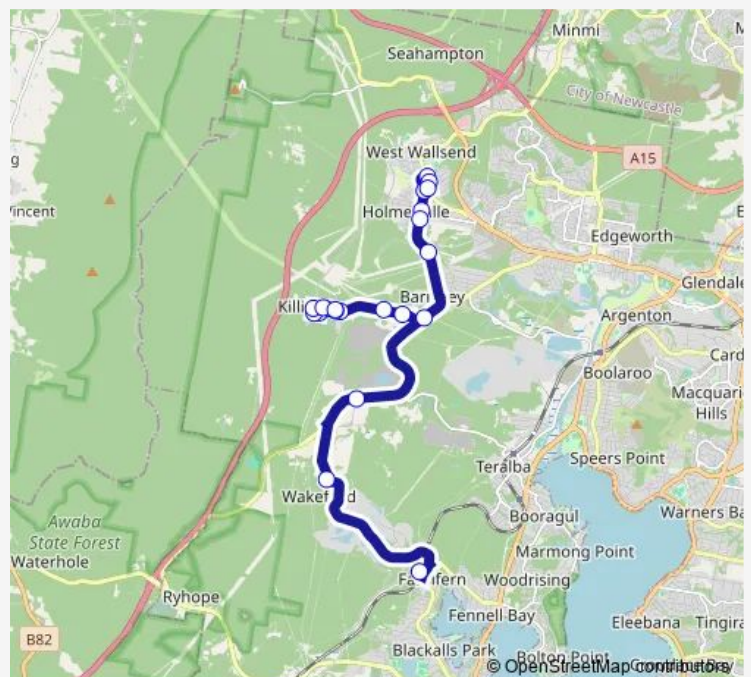

Withers St At Edden St

Withers St At Fegan St

Appletree Rd After Withers St

Appetree Rd Opp St Helent St

Appletree Rd Opp William St

Appletree Rd Before Taylor Av

Wakefield Rd Opp The Broadway

West Wallsend Colliery, The Broadway

The Broadway After The Trongate

The Broadway After Throckmorton St

The Broadway Opp Brooks St

Stephenson St At Park St

Park St At The Boulevard

The Boulevard At The Broadway

The Broadway Before Brooks St

The Broadway Before Throckmorton St

The Broadway Opp West Wallsend Colliery

Wakefield Rd At School Rd

Miller Rd At Mccanns Rd

Fassifern Station, Tucker Cl

Route schedule

West Wallsend High School, Appletree Rd — Fassifern Station, Tucker Cl

Monday	—
Tuesday	15:43
Wednesday	15:43
Thursday	15:43
Friday	15:43
Saturday	—
Sunday	—

Route info

Direction: West Wallsend High School, Appletree Rd

Stops: 21

Trip Duration: 0 hour 22 min

6189 — West Wallsend HS to Killingworth

6189 School Bus time schedules and route maps are available in an offline PDF at [busmaps.com](https://busmaps.com). Use the [busmaps.com](https://busmaps.com) website to see live bus times, train schedule or subway schedule, and step-by-step directions for all public transit in Holmesville