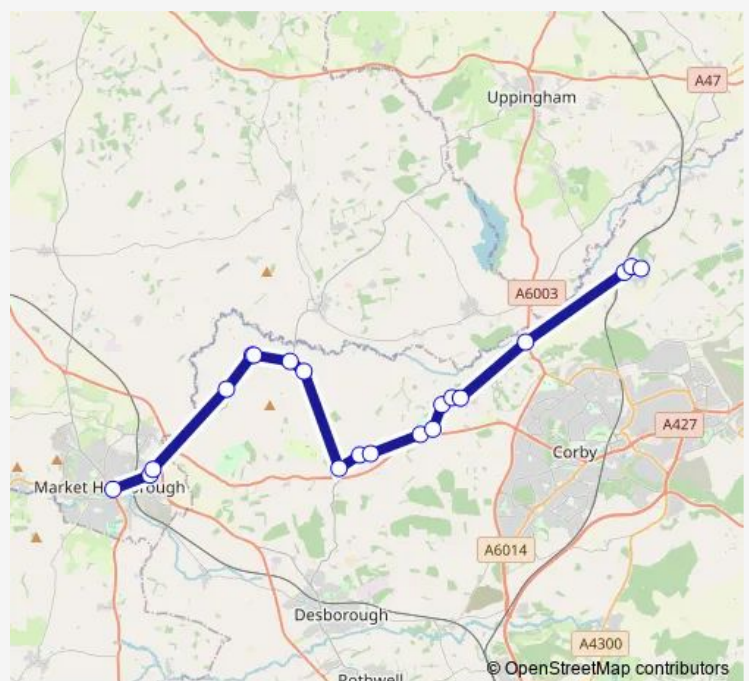

## Bus CB3 Corby - Market Harborough (Welland Wanderer West) via Stoke Albany, Cottingham

[Go to website](#)

### Direction

Market Hall — Village Hall

20 stops

[Open route schedule](#)

- Market Hall
- Ashley Way
- Valley Way
- The Queens Head Inn
- Mickleborough Close
- Council Houses
- Ashley Turn
- The George
- Green Lane
- Fox Inn PH
- Queens Road
- Church Lane
- Country Park
- Middleton House Farm
- Bury Close
- Spread Eagle PH
- Caldecott Road
- Clay Lane
- St James's Church
- Village Hall

### Route schedule

Market Hall — Village Hall

Monday	—
Tuesday	12:40
Wednesday	—
Thursday	—
Friday	—
Saturday	—
Sunday	—

### Route info

Direction: Market Hall

Stops: 20

Trip Duration: 0 hour 55 min

**Direction**

George Street — Market Hall

21 stops

[Open route schedule](#)