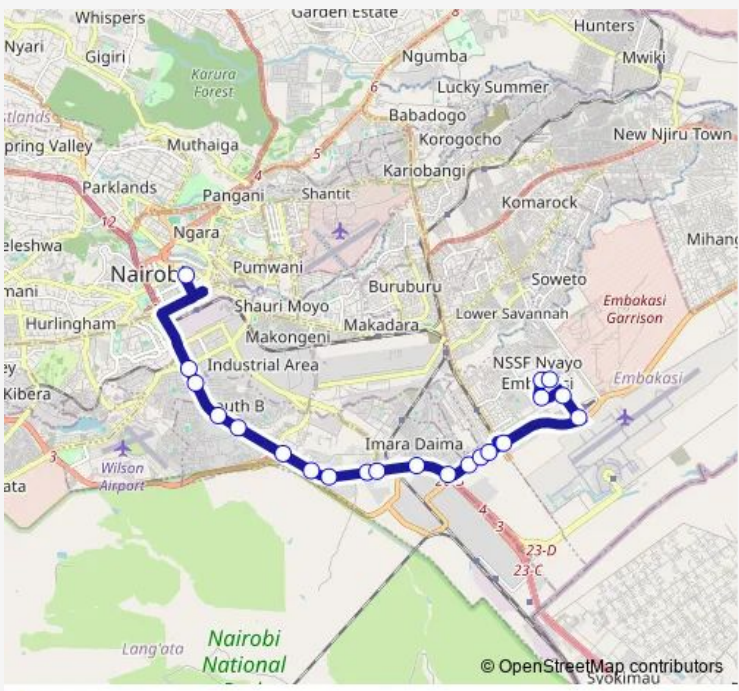

## Bus 33FED Commercial-Cabanas-Tuskys-Village-Gate A-Posta

[Go to website](#)

**Direction**  
 Posta Embakasi Village — Commercial

20 stops

[Open route schedule](#)

- Posta Embakasi Village
- Village Police
- Kemsa
- Tuskys
- Roundabout Jeshi
- Transamii
- Kobil
- Cabanas
- General Motors
- Falcon
- Bobmill
- Simba Colt
- Vision Plaza
- Airtel
- St. James
- Bellevue
- South C shopping centre
- Makaburini
- Times Tower
- Commercial

Route schedule  
 Posta Embakasi Village — Commercial

|           |       |
|-----------|-------|
| Monday    | 06:00 |
| Tuesday   | 06:00 |
| Wednesday | 06:00 |
| Thursday  | 06:00 |
| Friday    | 06:00 |
| Saturday  | 06:00 |
| Sunday    | 06:00 |

Route info

Direction: Posta Embakasi Village

Stops: 20

Trip Duration: 0 hour 41 min

■ 33FED — Commercial-Cabanas-Tuskys-Village-Gate A-Posta **BusMaps**

## Direction

Commercial — Posta Embakasi Village

21 stops

[Open route schedule](#)

Commercial

Nyayo

Government Plaza/Devis

Capital Centre