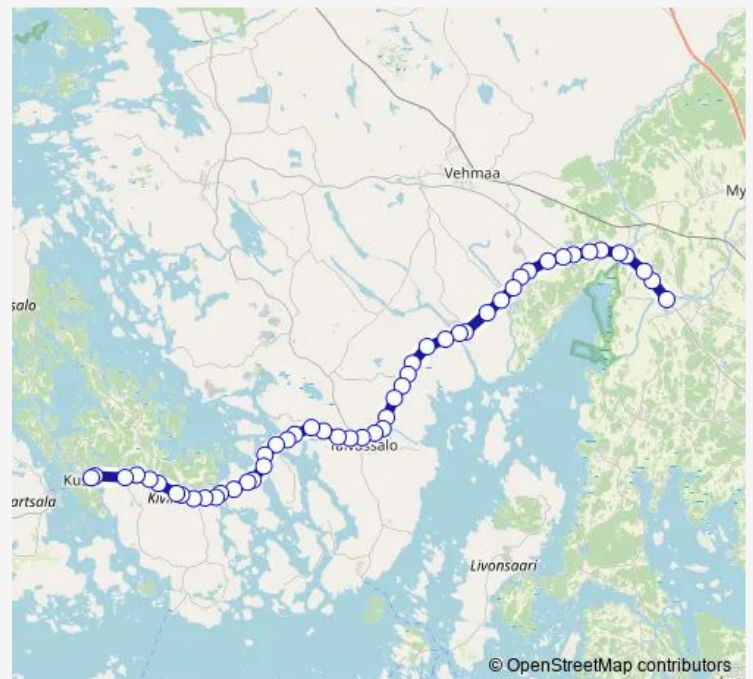

Thursday 08:00

Friday 08:00

Saturday —

Sunday —

Route info

Direction: Matkavirvoke P

Stops: 51

Trip Duration: 0 hour 40 min