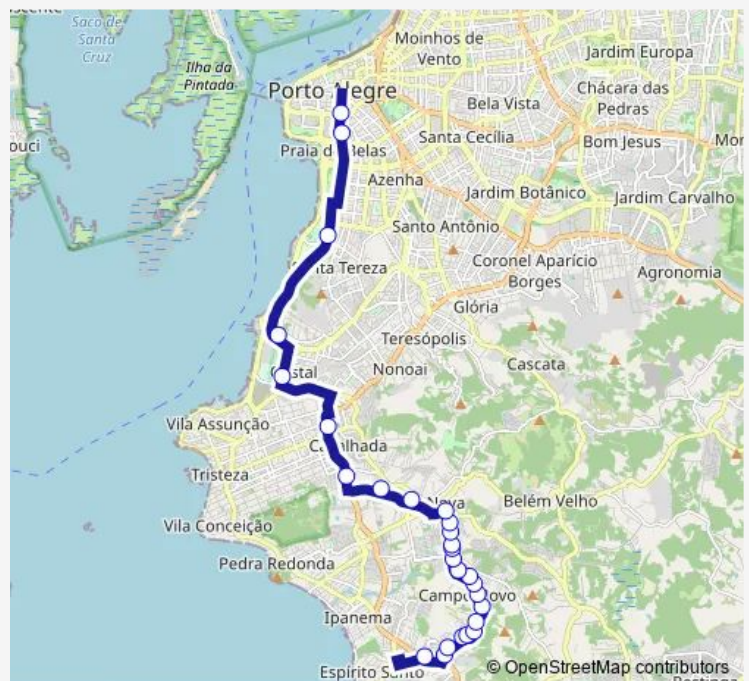

Thursday 06:10

Friday 06:10

Saturday —

Sunday —

Route info

Direction: Juca Batista 2155

Stops: 27

Trip Duration: 0 hour 45 min

R81 — Rapida Campo Novo

Cavanhada 2826

Icarai 1368

Chui DF 75 PÇA José Zachia

Padre Cacique 320 Centro Empresarial Trevisa

Praia DE Belas DF 420 Igreja PAO DOS Pobres

Borges DE Medeiros 1210

R81 Bus time schedules and route maps are available in an offline PDF at busmaps.com. Use the busmaps.com website to see live bus times, train schedule or subway schedule, and step-by-step directions for all public transit in Porto Alegre