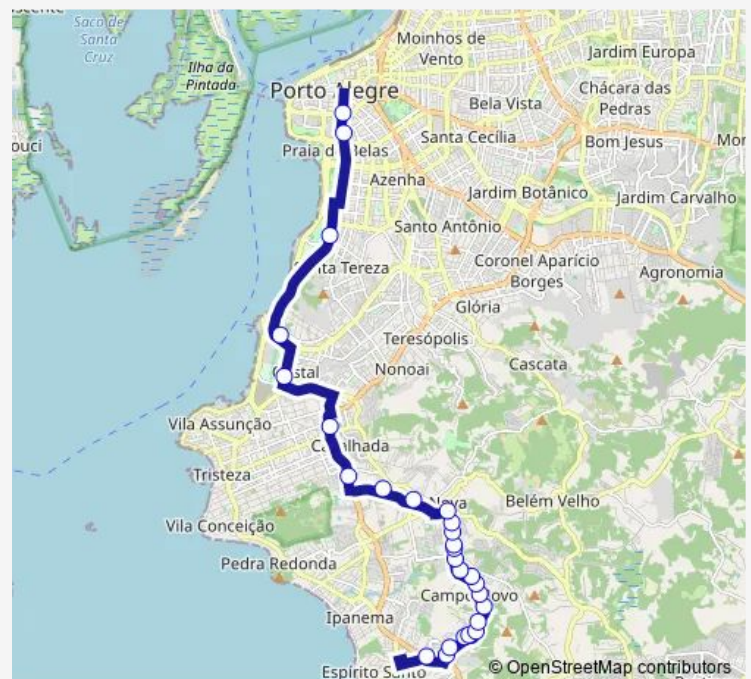

Thursday 06:10

Friday 06:10

Saturday —

Sunday —

Route info

Direction: Juca Batista 2155

Stops: 27

Trip Duration: 0 hour 45 min

R81 — Rapida Campo Novo

Cavanhada 2826

Icarai 1368

Chui DF 75 PÇA José Zachia

Padre Cacique 320 Centro Empresarial Trevisa

Praia DE Belas DF 420 Igreja PAO DOS Pobres

Borges DE Medeiros 1210

R81 Bus time schedules and route maps are available in an offline PDF at busmaps.com. Use the busmaps.com website to see live bus times, train schedule or subway schedule, and step-by-step directions for all public transit in Porto Alegre