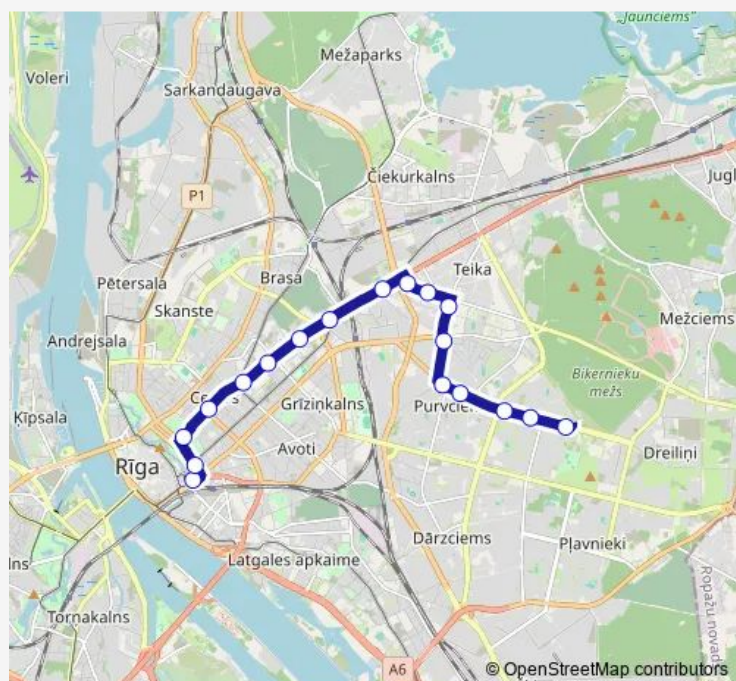

Saturday 05:52-07:12

Sunday 05:52-07:12

Route info

Direction: Bieķensalas iela

Stops: 22

Trip Duration: 0 hour 39 min

17 — Centrālā stacija - Purvciems

Direction