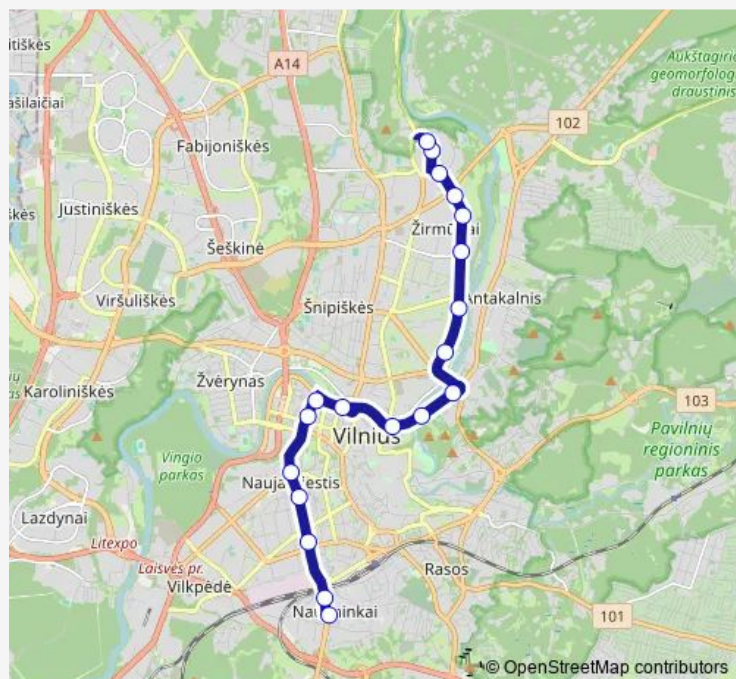

Friday 05:17

Saturday —

Sunday —

Route info

Direction: Klinikų st.

Stops: 12

Trip Duration: 0 hour 17 min

17 — Žirmūnai–Naujininkai

Route info

Direction:

Stops: 0

Trip Duration: – min

Direction

Šaltinėlio st. — Naujininkai

19 stops

[Open route schedule](#)

Route info

Direction: Šaltinėlio st.

Stops: 7

Trip Duration: 0 hour 14 min

Direction

Klinikų st. — Naujininkai

15 stops

[Open route schedule](#)

Direction: Klinikų st.

Stops: 15

Trip Duration: 0 hour 28 min

17 Trolleybus time schedules and route maps are available in an offline PDF at busmaps.com. Use the busmaps.com website to see live bus times, train schedule or subway schedule, and step-by-step directions for all public transit in Vilnius