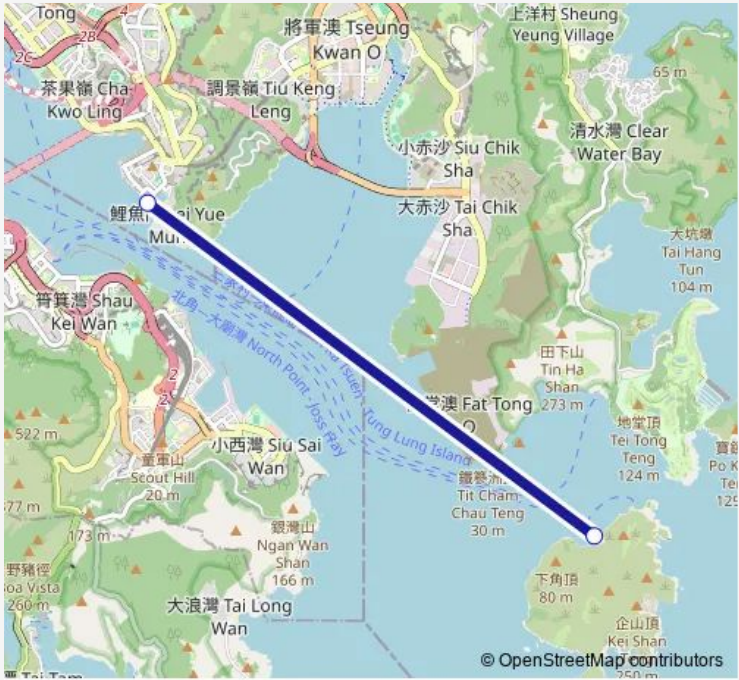

Ferry SAM KA Tsuen - Tung Lung Island

[Go to website](#)

Direction
 Sam Ka Tsuen Ferry Pier at Shung Shun Street|Sam Ka Tsuen Ferry Pier — Tung Lung Chau Public Pier
 2 stops
[Open route schedule](#)

Sam Ka Tsuen Ferry Pier at Shung Shun Street|Sam Ka Tsuen Ferry Pier
 Tung Lung Chau Public Pier

Route schedule
 Sam Ka Tsuen Ferry Pier at Shung Shun Street|Sam Ka Tsuen Ferry Pier — Tung Lung Chau Public Pier

Monday	—
Tuesday	—
Wednesday	—
Thursday	—
Friday	—
Saturday	08:20-16:55
Sunday	08:20-16:55

Route info
 Direction: Sam Ka Tsuen Ferry Pier at Shung Shun Street|Sam Ka Tsuen Ferry Pier
 Stops: 2
 Trip Duration: 0 hour 18 min

Direction

Tung Lung Chau Public Pier — Sam Ka Tsuen Ferry Pier at Shung Shun Street|Sam Ka Tsuen Ferry Pier

Monday	—
Tuesday	—
Wednesday	—
Thursday	—
Friday	—
Saturday	08:50-17:40
Sunday	08:50-17:40

Route info

Direction: Tung Lung Chau Public Pier

Stops: 2

Trip Duration: 0 hour 18 min

Ferry time schedules and route maps are available in an offline PDF at busmaps.com. Use the busmaps.com website to see live bus times, train schedule or subway schedule, and step-by-step directions for all public transit in Kwun Tong