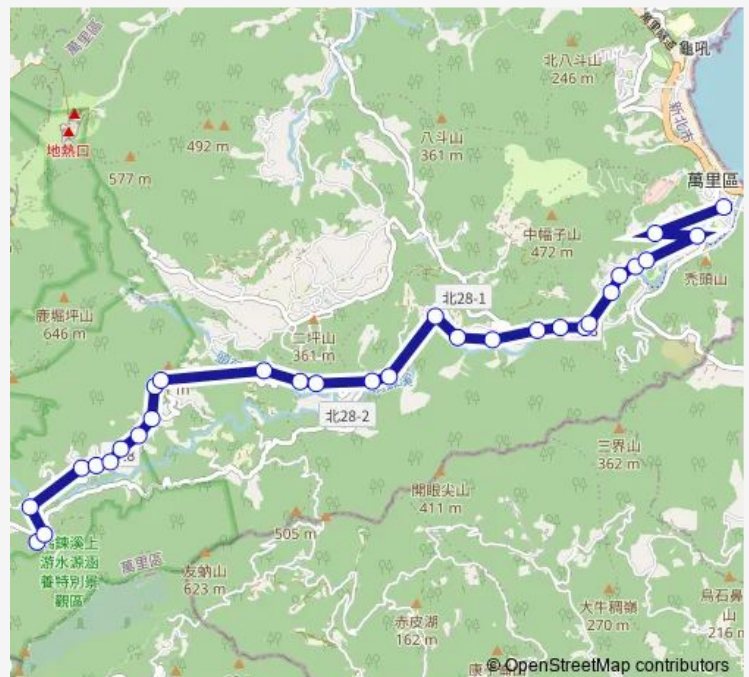

### Route schedule

靈泉寺 — 萬里區公所

Monday	06:30-16:00
Tuesday	06:30-16:00
Wednesday	06:30-16:00
Thursday	06:30-16:00
Friday	06:30-16:00
Saturday	06:30-16:00
Sunday	06:30-16:00

### Route info

Direction: 靈泉寺

Stops: 30

Trip Duration: 8 hour 0 min

F922烏塗炭 — 萬里區公所-靈泉寺

二坑

二坑路口

六坑

## Route info

Direction: 萬里區公所

Stops: 26

Trip Duration: 8 hour 30 min

瑞泉路口

F922烏塗炭 Bus time schedules and route maps are available in an offline PDF at [busmaps.com](https://busmaps.com). Use the [busmaps.com](https://busmaps.com) website to see live bus times, train schedule or subway schedule, and step-by-step directions for all public transit in Taipei