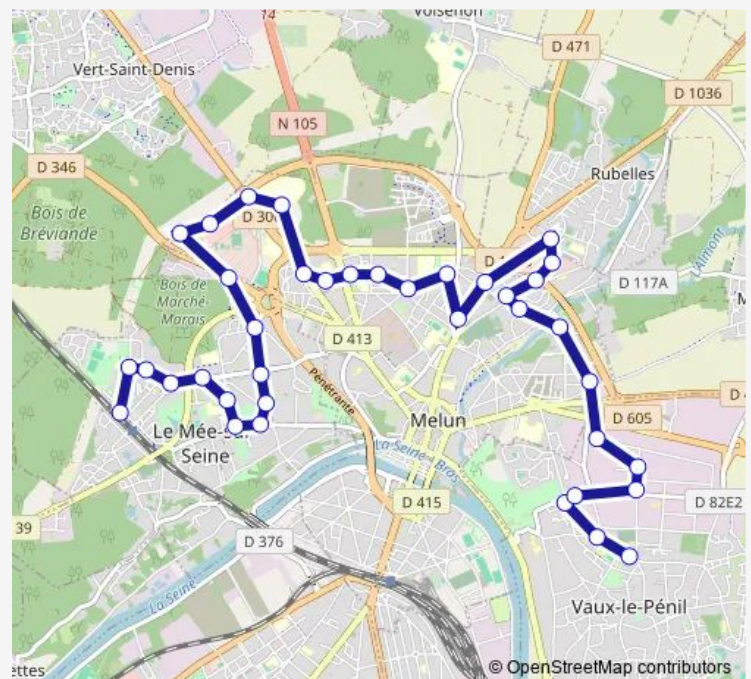

Montaigu

Route schedule

Gare du Mée — Foch 11 Novembre

Monday	06:28-19:20
Tuesday	06:28-19:20
Wednesday	06:28-19:20
Thursday	06:28-19:20
Friday	06:28-19:20
Saturday	06:31-19:31
Sunday	—

Route info

Direction: Gare du Mée

Stops: 38

Trip Duration: 0 hour 59 min

Trois Horloges

Branly

Route de Voisenon

André Malraux

Meuniers

Saint-Nicolas