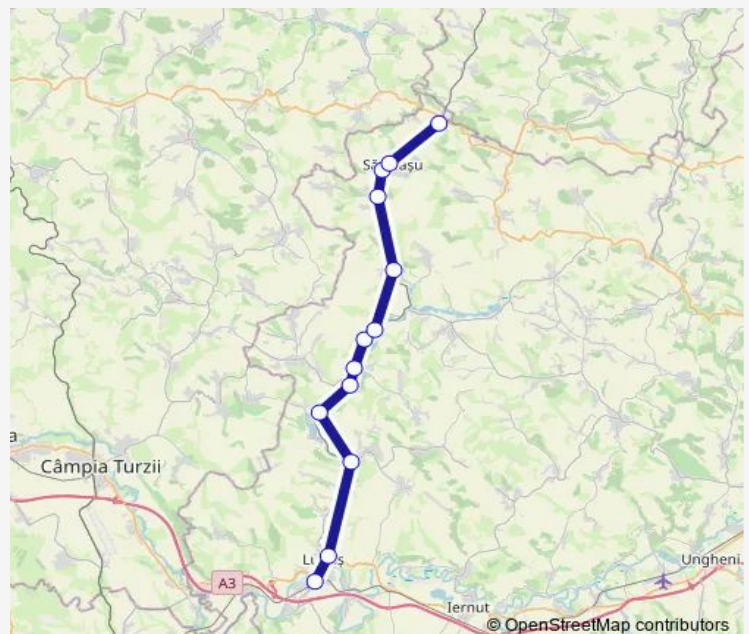

Friday 14:14-20:40

Saturday 14:14-20:40

Sunday 14:14-20:40

Route info

Direction: Luduș

Stops: 13

Trip Duration: 1 hour 18 min

■ R: Luduș - Sărmașel hcv. — R: Luduș - Luduș Sat h. - Sânger Tăureni h. - Tăureni h. - Melini Valea Largă h. - ...

R: Luduș - Sărmașel hcv. Rail time schedules and route maps are available in an offline PDF at busmaps.com. Use the busmaps.com website to see live bus times, train schedule or subway schedule, and step-by-step directions for all public transit in Zau de Campie