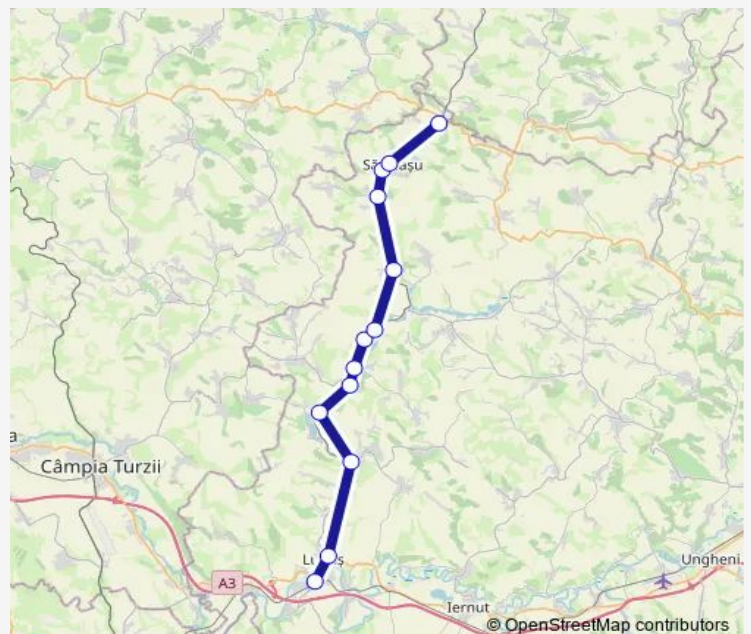

Friday 14:14-20:40

Saturday 14:14-20:40

Sunday 14:14-20:40

Route info

Direction: Luduș

Stops: 13

Trip Duration: 1 hour 18 min

■ R: Luduș - Sărmașel hcv. — R: Luduș - Luduș Sat h. - Sânger Tăureni h. - Tăureni h. - Melini Valea Largă h. - ...

R: Luduș - Sărmașel hcv. Rail time schedules and route maps are available in an offline PDF at busmaps.com. Use the busmaps.com website to see live bus times, train schedule or subway schedule, and step-by-step directions for all public transit in Zau de Campie