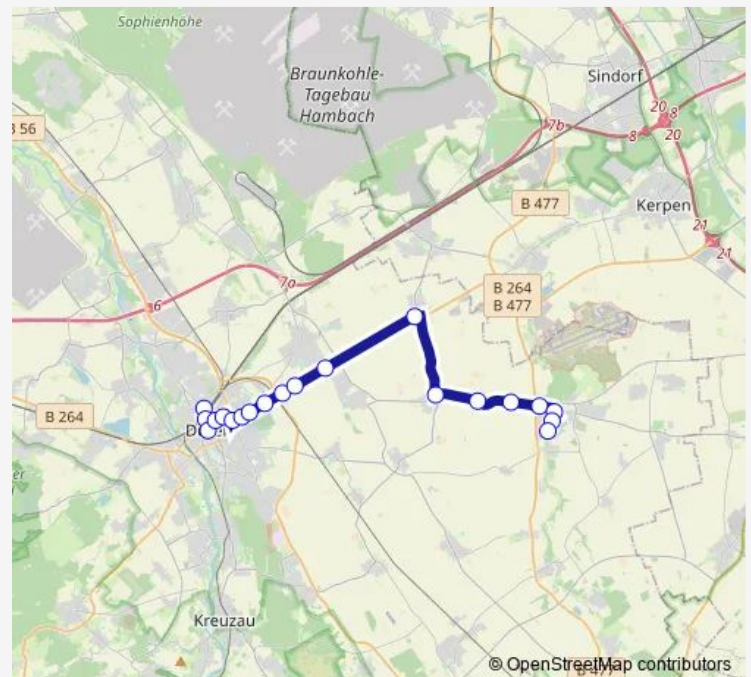

Wednesday 06:30-19:00

Thursday 06:30-19:00

Friday 06:30-19:00

Saturday —

Sunday —

Route info

Direction: Düren, Bahnhof / ZOB (Bus)

Stops: 20

Trip Duration: 0 hour 30 min

Direction

Nörvenich, Hommelsheimer Weg — Düren, Bahnhof / ZOB (Bus)

20 stops

[Open route schedule](#)

Nörvenich, Hommelsheimer Weg

Nörvenich, Katharinenheim

Nörvenich, Schlosspark

Friday 06:09-19:09

Saturday —

Sunday —

Route info

Direction: Nörvenich, Hommelsheimer Weg

Stops: 20

Trip Duration: 0 hour 31 min

Sb8 Local Bus Service time schedules and route maps are available in an offline PDF at busmaps.com. Use the busmaps.com website to see live bus times, train schedule or subway schedule, and step-by-step directions for all public transit in Dueren