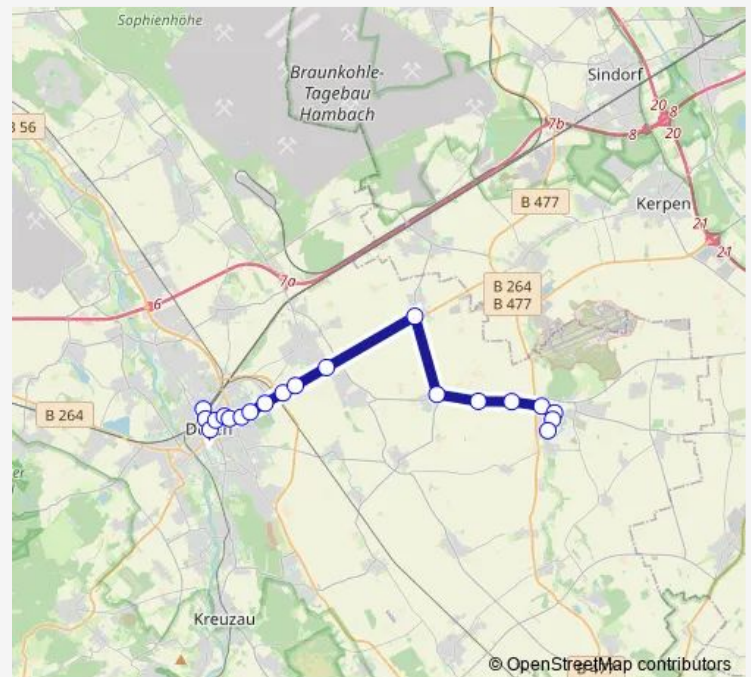

Wednesday 06:30-19:00

Thursday 06:30-19:00

Friday 06:30-19:00

Saturday —

Sunday —

Route info

Direction: Düren, Bahnhof / ZOB (Bus)

Stops: 20

Trip Duration: 0 hour 30 min

SB8

Direction

Nörvenich, Hommelsheimer Weg — Düren, Bahnhof / ZOB (Bus)

20 stops

[Open route schedule](#)

Nörvenich, Hommelsheimer Weg

Nörvenich, Katharinenheim

Thursday 06:09-19:09

Friday 06:09-19:09

Saturday —

Sunday —

Route info

Direction: Nörvenich, Hommelsheimer Weg

Stops: 20

Trip Duration: 0 hour 31 min