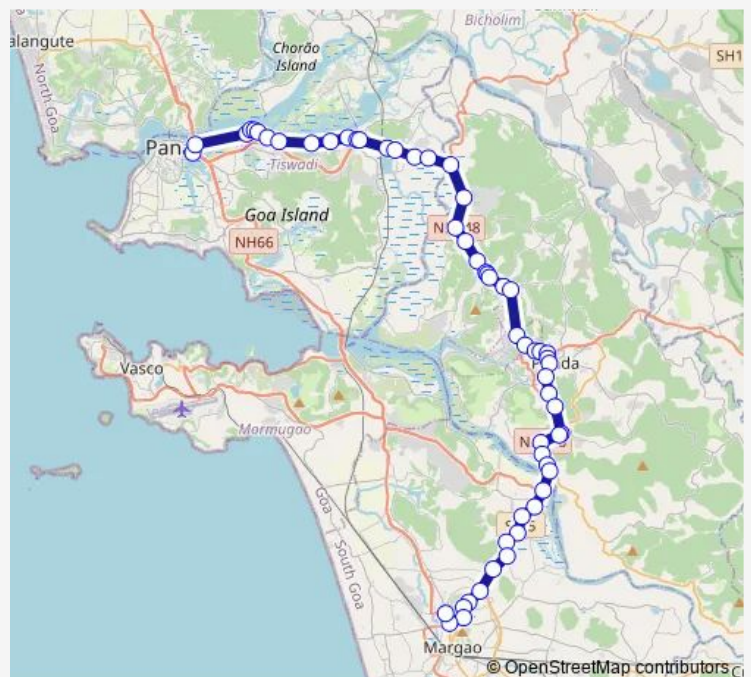

Thursday 20:40

Friday 20:40

Saturday 20:40

Sunday 20:40

Route info

Direction: Panaji KTC Bus Stand

Stops: 56

Trip Duration: 1 hour 35 min