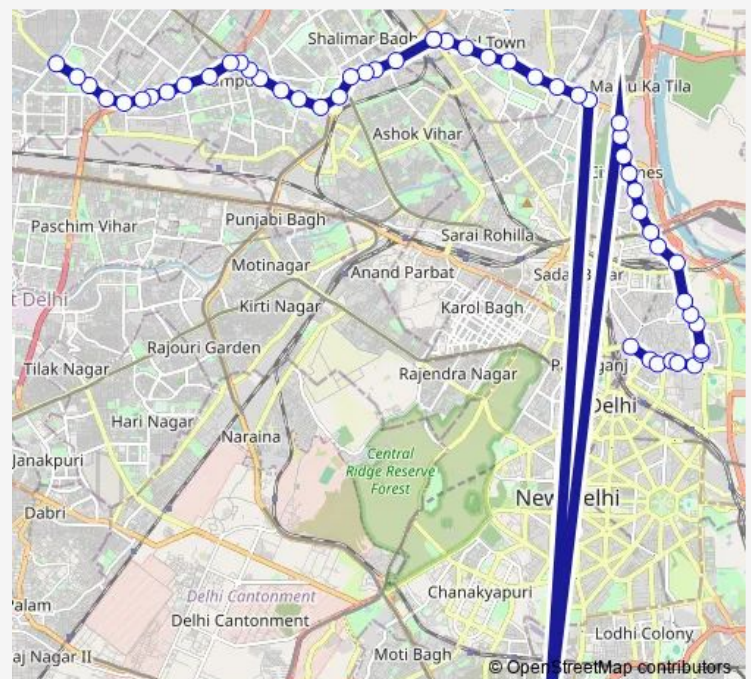

### Direction

Ajmeri Gate — Y Block Mangol Puri

53 stops

[Open route schedule](#)

Ajmeri Gate

Jln Marg

Zakir Hussain College

Turkman Gate

### Route schedule

Ajmeri Gate — Y Block Mangol Puri

Monday 06:43-22:28

Tuesday 06:43-22:28

Wednesday 06:43-22:28

Thursday 06:43-22:28

Friday 06:43-22:28

Saturday 06:43-22:28

Sunday 06:43-22:28

### Route info

Direction: Ajmeri Gate

Stops: 53

Trip Duration: 1 hour 41 min

■ 901clup

BusMaps

Vishwa Vidyalaya Metro Station

INS Hostel