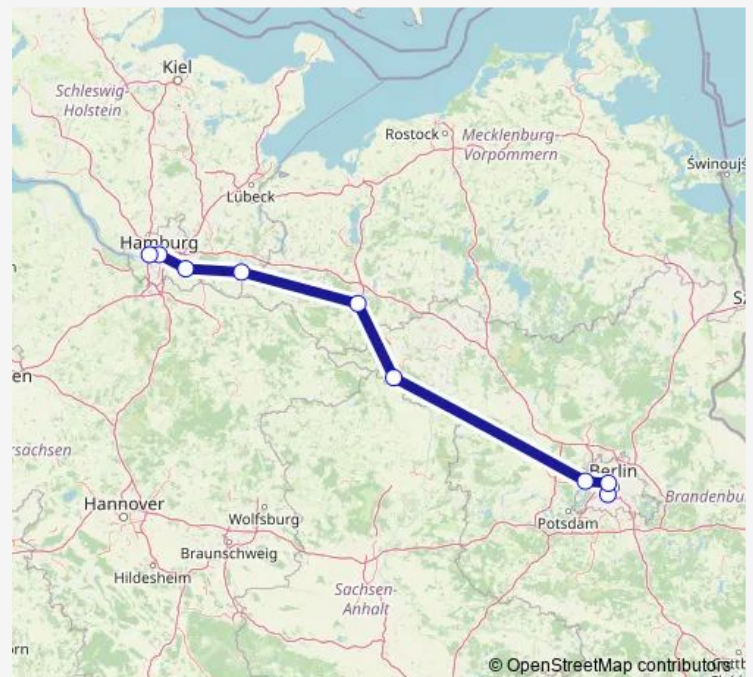

Rail IC 2572

[Go to website](#)

Direction

Berlin Südkreuz — Hamburg-Altona

9 stops

[Open route schedule](#)

Berlin Südkreuz

Berlin Hbf (tief)

Berlin-Spandau

Wittenberge

Ludwigslust

Büchen

Hamburg-Bergedorf

Hamburg Hbf

Hamburg-Altona

Route schedule

Berlin Südkreuz — Hamburg-Altona

Monday	—
Tuesday	—
Wednesday	—
Thursday	—
Friday	—
Saturday	18:36
Sunday	—

Route info

Direction: Berlin Südkreuz

Stops: 9

Trip Duration: 3 hour 0 min

■ IC 2572

IC 2572 Rail time schedules and route maps are available in an offline PDF at busmaps.com. Use the busmaps.com website to see live bus times, train schedule or subway schedule, and step-by-step directions for all public transit in Berlin