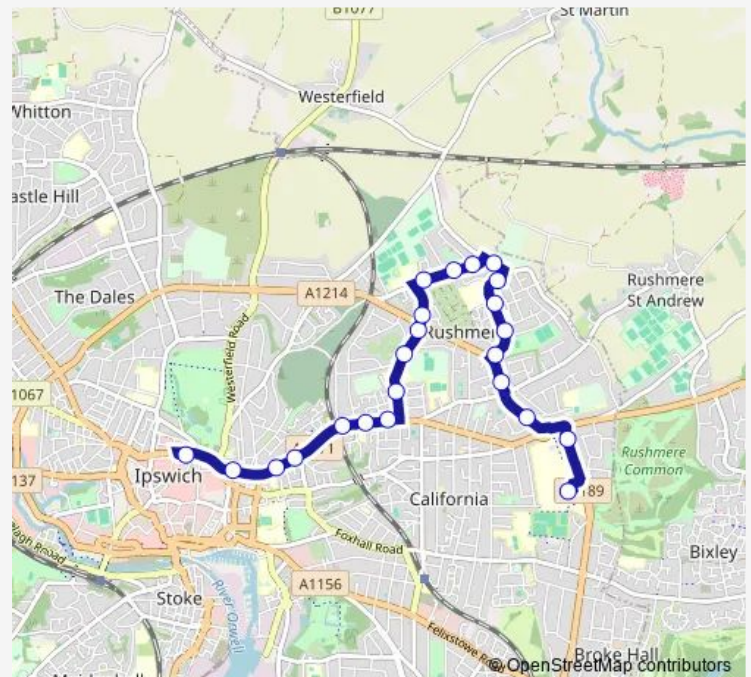

Duke of York

Grove Lane

Dove Street

Route schedule

Ipswich Hospital — Tower Ramparts Bus Station

Monday 06:20-18:45

Tuesday 06:20-18:45

Wednesday 06:20-18:45

Thursday 06:20-18:45

Friday 06:20-18:45

Saturday 06:20-18:45

Sunday 09:05-19:05

Route info

Direction: Ipswich Hospital

Stops: 23

Trip Duration: 0 hour 26 min

■ 6|Rushmere Riders

BusMaps

Majors Corner

Tower Ramparts Bus Station

Direction

Tower Ramparts Bus Station — Ipswich Hospital

23 stops

[Open route schedule](#)

Tower Ramparts Bus Station

Cobden Place

Lacey Street

Medical Centre

Rivers Street

Khartoum Road

Nelson Road

Stradbroke Road