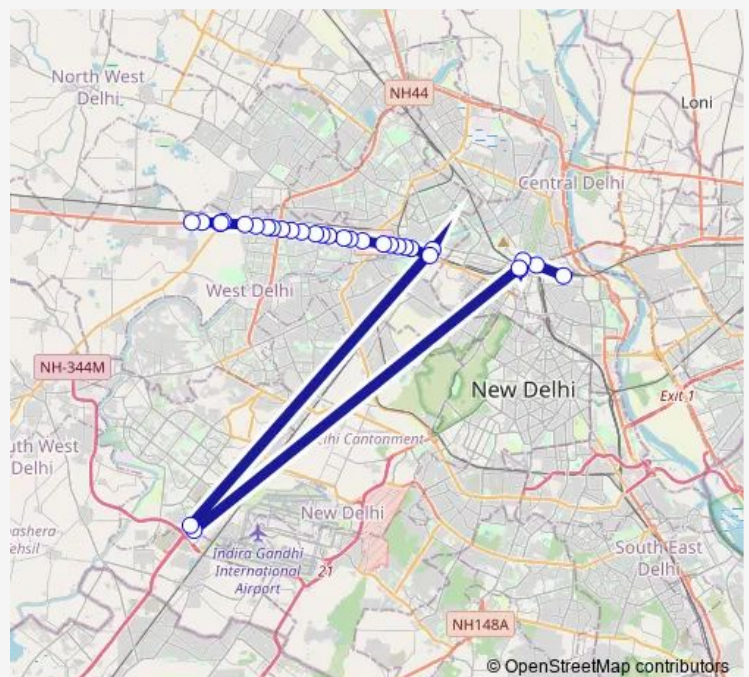

### Route schedule

Old Delhi Railway Station (T) — Qamruddin Nagar Terminal

Monday 07:30-19:25

Tuesday 07:30-19:25

Wednesday 07:30-19:25

Thursday 07:30-19:25

Friday 07:30-19:25

Saturday 07:30-19:25

### Route info

Direction: Old Delhi Railway Station (T)

Stops: 32

Trip Duration: 3 hour 20 min

■ 219up

Paschim Vihar Market

Peera Garhi Chowk

Peera Garhi Metro Station