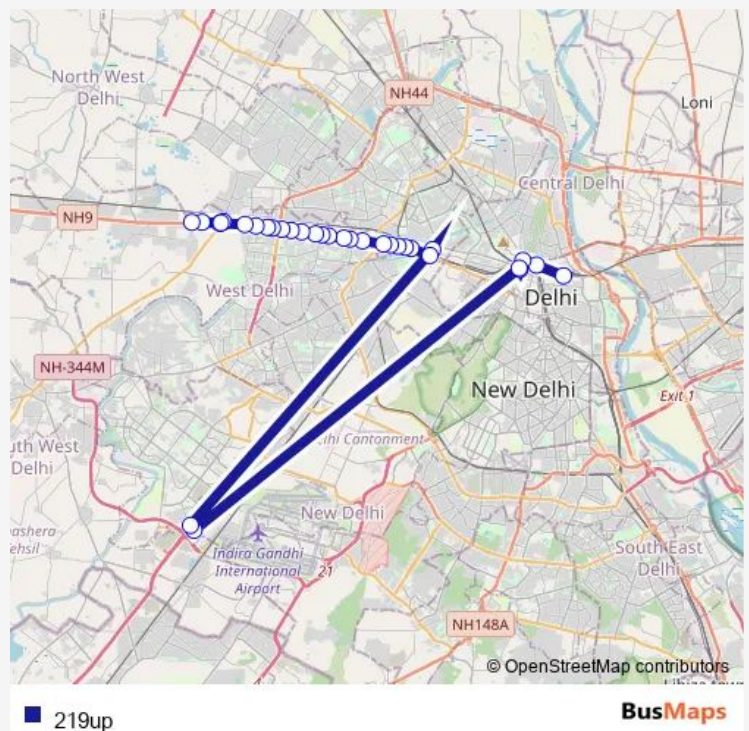

### Route schedule

Old Delhi Railway Station (T) — Qamruddin Nagar Terminal

Monday 07:30-19:25

Tuesday 07:30-19:25

Wednesday 07:30-19:25

Thursday 07:30-19:25

Friday 07:30-19:25

Saturday 07:30-19:25

### Route info

Direction: Old Delhi Railway Station (T)

Stops: 32

Trip Duration: 3 hour 20 min

219up

Paschim Vihar Market

Peera Garhi Chowk

Peera Garhi Metro Station