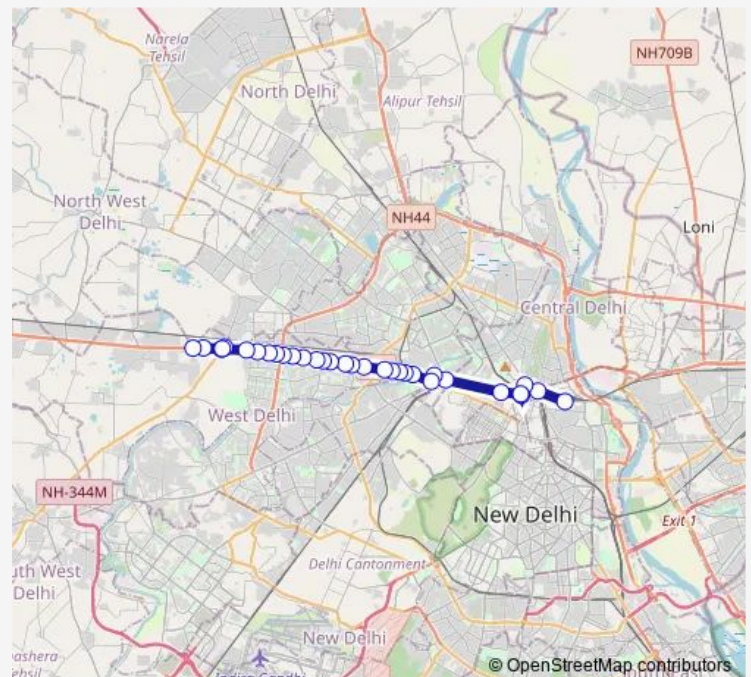

### Route schedule

Old Delhi Railway Station — Qamruddin Nagar Terminal

Monday 07:30-19:25

Tuesday 07:30-19:25

Wednesday 07:30-19:25

Thursday 07:30-19:25

Friday 07:30-19:25

Saturday 07:30-19:25

### Route info

Direction: Old Delhi Railway Station

Stops: 32

Trip Duration: 1 hour 13 min

■ 219up

BusMaps

Paschim Vihar Super Bazar (West Metro Station)

Peeragarhi Chowk