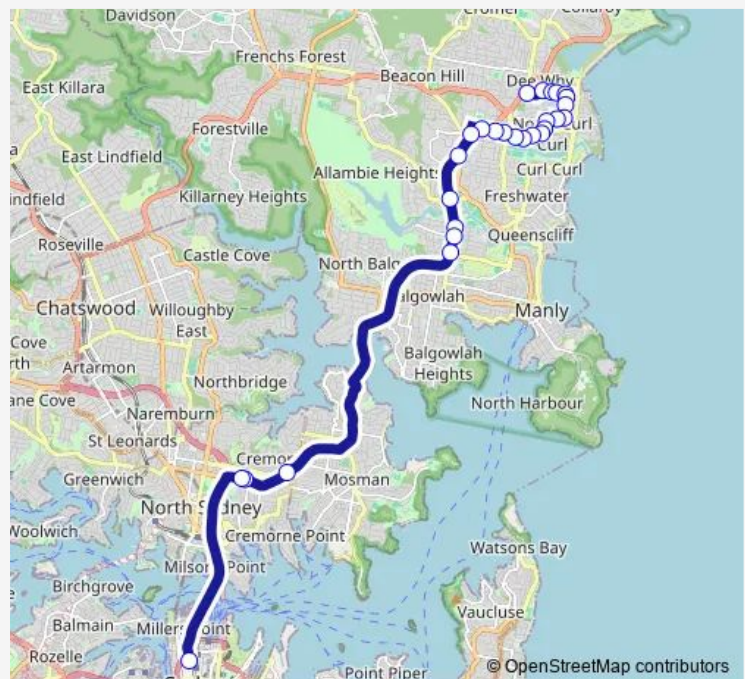

Wynyard Station, Carrington St, Stand D — Dee Why Grand Shopping Centre, Pacific Pde

Monday 16:30-18:30

Tuesday 16:30-18:50

Wednesday 16:30-18:50

Thursday 16:30-18:50

Friday 16:30-18:50

Saturday —

Sunday —

Route info

Direction: Wynyard Station, Carrington St, Stand D

Stops: 26

Trip Duration: 0 hour 55 min

Wheeler Pde At The Crescent

Wheeler Pde At Pacific Pde

Pacific Pde Opp Avon Rd

Pacific Pde At The Crescent

Pacific Pde Opp Dee Why Market

Dee Why Grand Shopping Centre, Pacific Pde

Direction

Sturdee Pde After Pittwater Rd — Wynyard Station, York St, Stand M

28 stops

[Open route schedule](#)

Sturdee Pde After Pittwater Rd

Sunday —

Route info

Direction: Sturdee Pde After Pittwater Rd

Stops: 28

Trip Duration: 0 hour 44 min

Military Rd At Spencer Rd

Military Rd Opp Big Bear Shopping Centre

Watson Street Interchange, Stand B