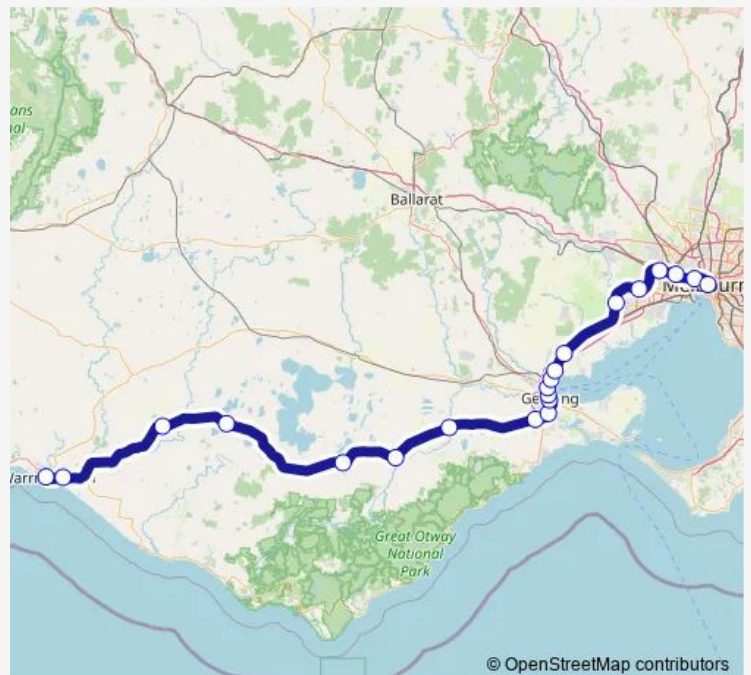

Rail Warrnambool - Melbourne Via Geelong & Colac

Go to website

**Direction**

Warrnambool Railway Station (Warrnambool) — Southern Cross Railway Station (Melbourne City)

11 stops

[Open route schedule](#)

- Warrnambool Railway Station (Warrnambool)
- Sherwood Park Railway Station (Warrnambool)
- Terang Railway Station (Terang)
- Camperdown Railway Station (Camperdown)
- Colac Railway Station (Colac)
- Birregurra Railway Station (Birregurra)
- Winchelsea Railway Station (Winchelsea)
- Waurin Ponds Railway Station (Waurin Ponds)
- Great Ocean Rd/Camp Rd (Anglesea)
- Footscray Railway Station (Footscray)
- Southern Cross Railway Station (Melbourne City)

Route schedule

Warrnambool Railway Station (Warrnambool) — Southern Cross Railway Station (Melbourne City)

Monday	06:10-15:10
Tuesday	06:10-15:10
Wednesday	06:10-15:10
Thursday	06:10-15:10
Friday	06:10-15:10
Saturday	07:45-15:10
Sunday	—

Route info

Direction: Warrnambool Railway Station (Warrnambool)

Stops: 11

Trip Duration: 3 hour 24 min

© OpenStreetMap contributors