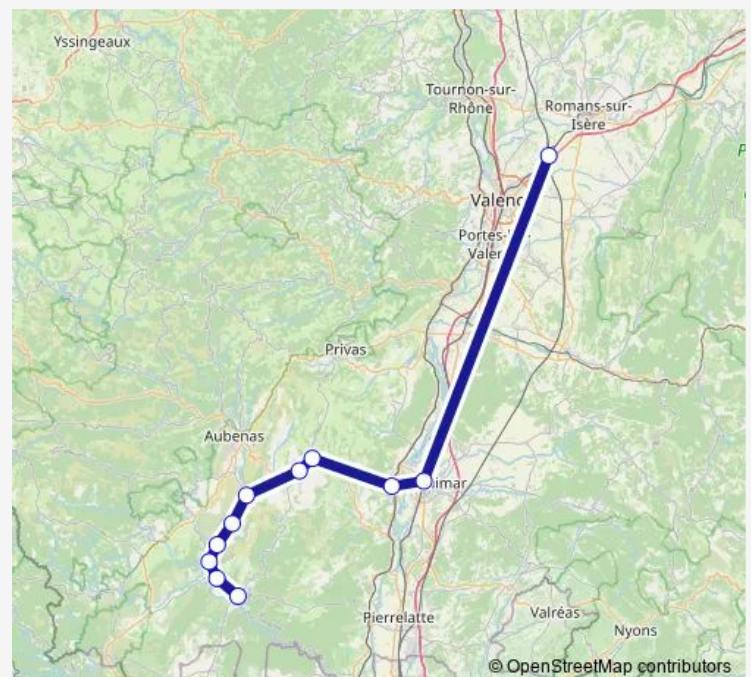

Ruoms Déviation

Pradons Centre

Balazuc Rd579

Vogue Bausson

Villeneuve-de-Berg les Pommier

St-Jean-le-Centenier Centre

Le Teil Sablons

Montelimar Gare Routière

Valence TGV Rhône-Alpes Sud

Route schedule

Vallon-Pnt-d'Arc Gare Routière — Valence TGV
Rhône-Alpes Sud

Monday	07:00-13:10
Tuesday	07:00-13:10
Wednesday	07:00-13:10
Thursday	07:00-13:10
Friday	07:00-17:00
Saturday	07:00-13:10
Sunday	07:00-17:00

Route info

Direction: Vallon-Pnt-d'Arc Gare Routière

Stops: 11

Trip Duration: 2 hour 30 min

Direction

Vallon-Pnt-d'Arc Gare Routière — Valence TGV
Rhône-Alpes Sud

11 stops

[Open route schedule](#)

Thursday 10:25-17:30

Friday 10:25-21:25

Saturday 10:25-17:30

Sunday 10:25-21:25

Route info

Direction: Valence TGV Rhône-Alpes Sud

Stops: 11

Trip Duration: 2 hour 15 min