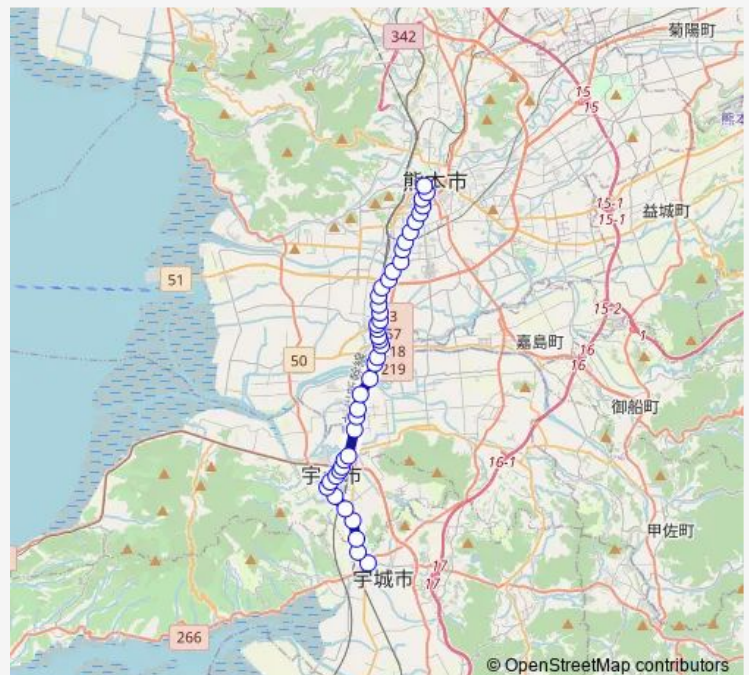

Thursday 18:40-20:45

Friday 18:40-20:45

Saturday 18:05-20:45

Sunday —

Route info

Direction: 松橋産交

Stops: 42

Trip Duration: 0 hour 44 min