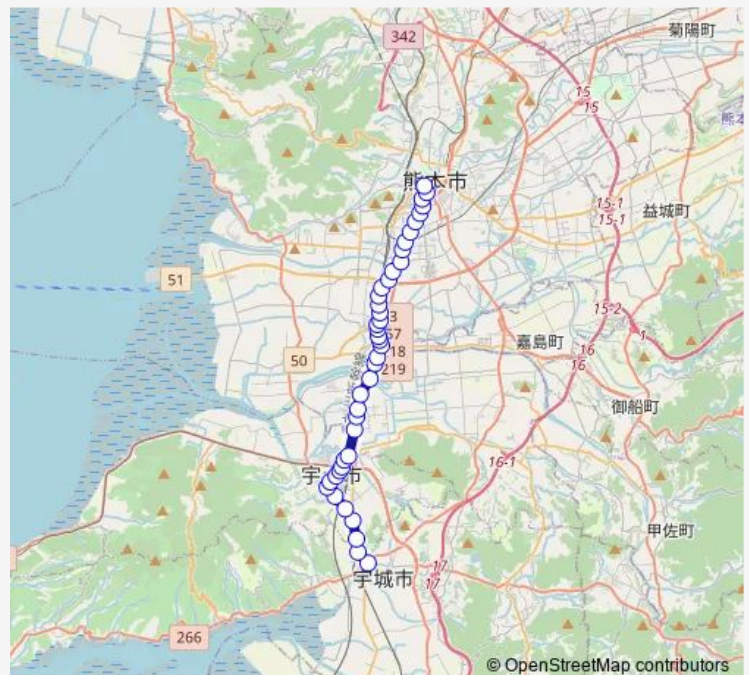

Thursday 18:40-20:45

Friday 18:40-20:45

Saturday 18:05-20:45

Sunday —

Route info

Direction: 松橋産交

Stops: 42

Trip Duration: 0 hour 45 min