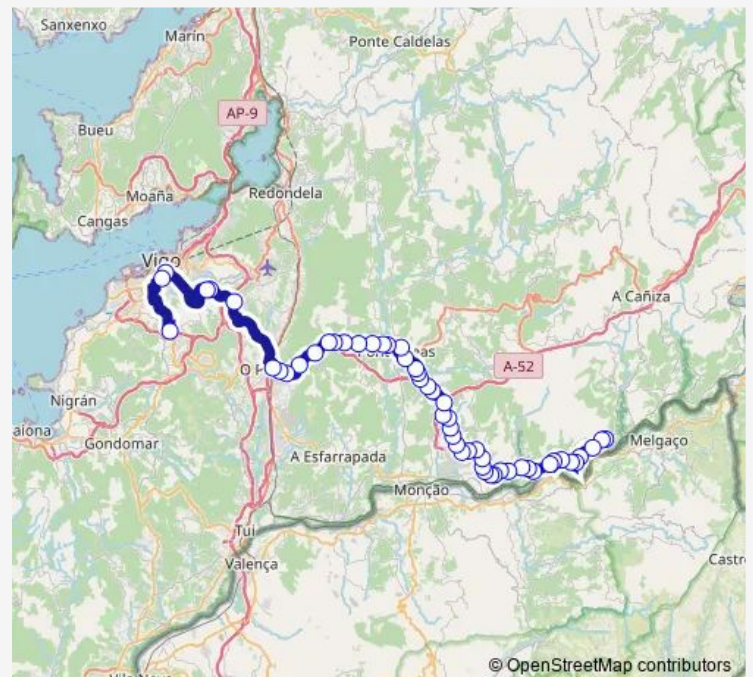

Thursday —

Friday —

Saturday 16:15

Sunday —

Route info

Direction: Arbo Bar Castro

Stops: 53

Trip Duration: 1 hour 50 min