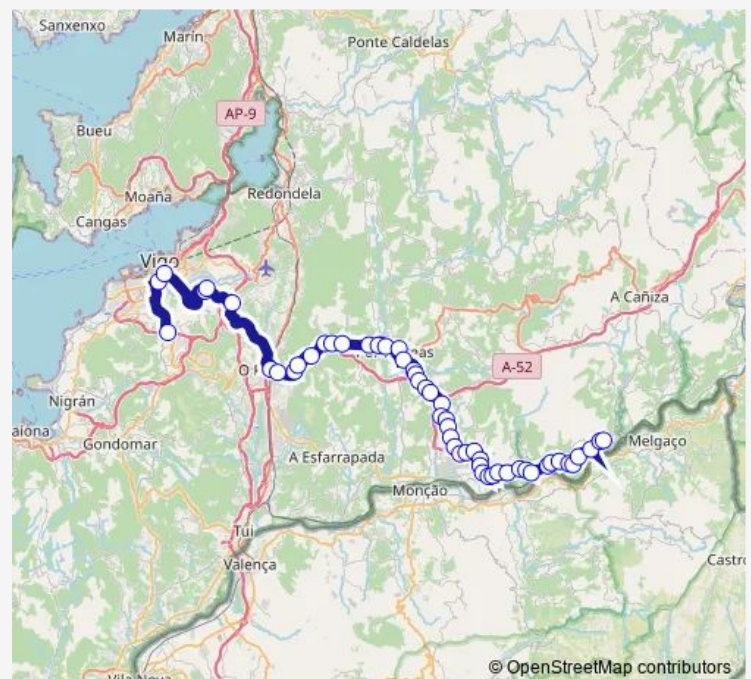

Saturday 11:45

Sunday —

Route info

Direction: Hospital Álvaro Cunqueiro

Stops: 53

Trip Duration: 1 hour 50 min

XG888059 — Arbo-Hospital Álvaro Cunqueiro

San Mateo