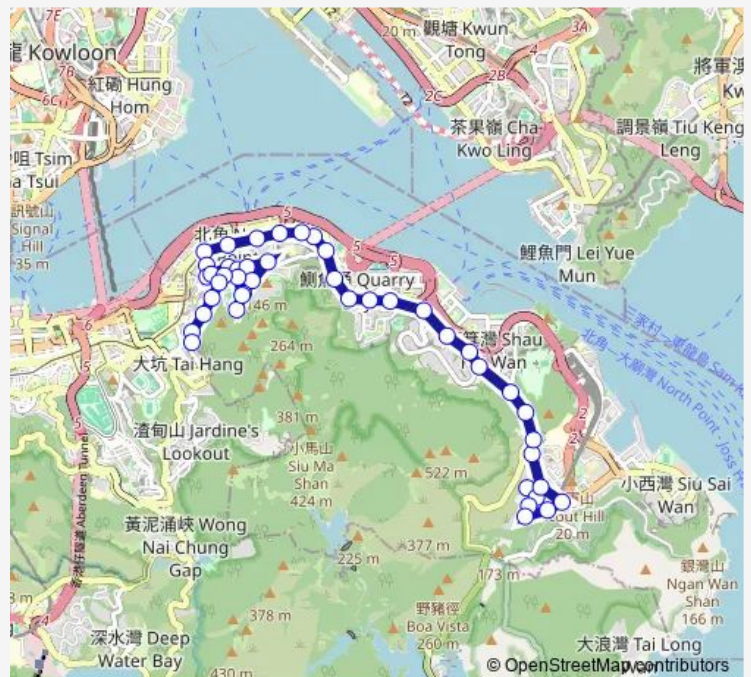

Route info

Direction: [Ctb] LAI TAK Tsuen

Stops: 32

Trip Duration: 0 hour 47 min

81A — Chai WAN (Hing WAH Estate) - LAI TAK Tsuen **BusMaps**

King'S Road[[Kmb] North Point Government Primary School

[Ctb] Sunway Gardens, King'S Road[[Kmb+Ctb] Sunway Gardens/
Sunway Gardens, King'S Road[[Kmb] Sunway Gardens