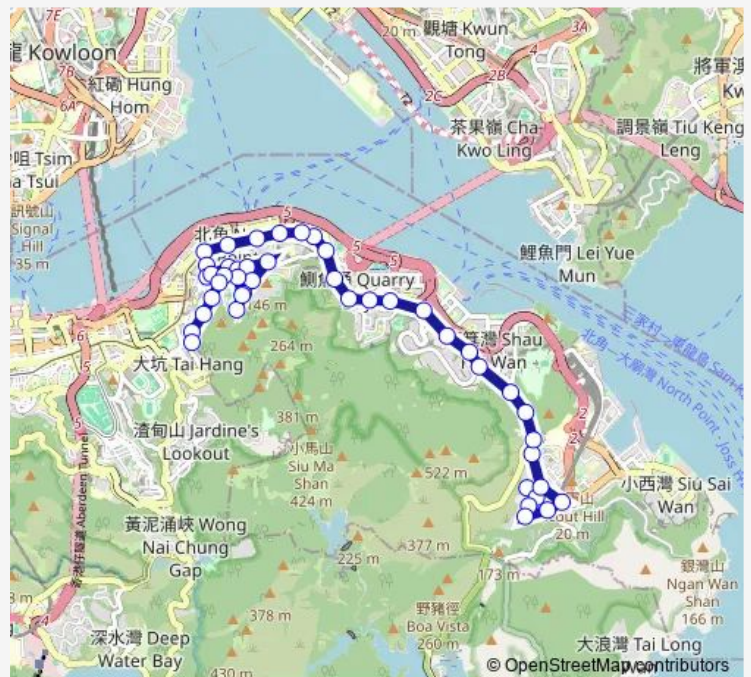

Route schedule

[Ctb] LAI TAK Tsuen — [Ctb] Hing WAH Estate

Monday	16:05
Tuesday	16:05
Wednesday	16:05
Thursday	16:05
Friday	16:05
Saturday	—
Sunday	—

Route info

Direction: [Ctb] LAI TAK Tsuen

Stops: 32

Trip Duration: 0 hour 47 min

81a — Chai WAN (Hing WAH Estate) - LAI TAK Tsuen **BusMaps**

King'S Road[[Kmb] North Point Government Primary School

[Ctb] Sunway Gardens, King'S Road[[Kmb+Ctb] Sunway Gardens/<Br>Sunway Gardens, King'S Road[[Kmb] Sunway Gardens