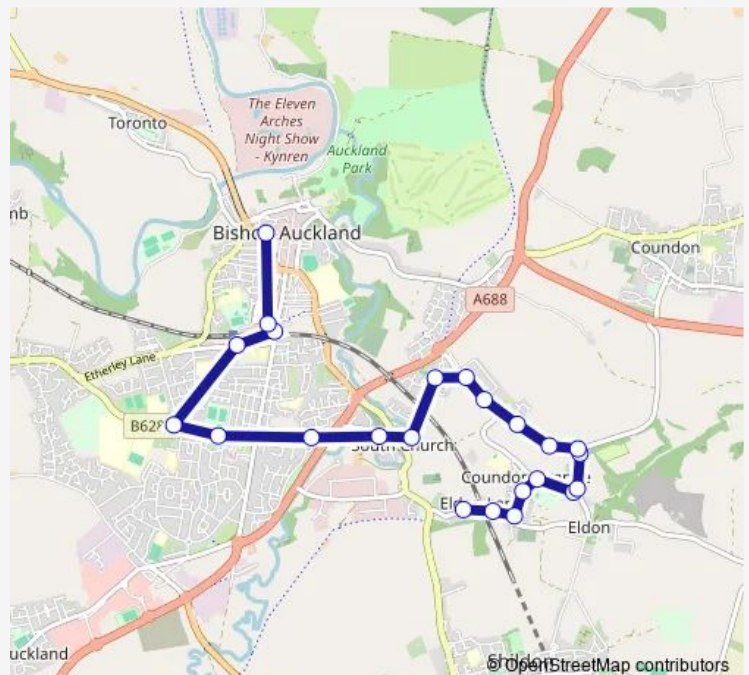

Lambton Drive - Bowes Grove

Escomb Rd - Health Centre

Railway Station bus stop

Route schedule

Margaret Terrace — Saddler Street Stand A

Monday 08:01

Tuesday 08:01

Wednesday 08:01

Thursday 08:01

Friday 08:01

Saturday —

Sunday —

Route info

Direction: Margaret Terrace

Stops: 23

Trip Duration: 0 hour 24 min

81A — Bishop Auckland - Auckland Park

Rail Station - Stop nr Morrisons

Saddler Street Stand A

Direction

Lambton Drive - Bowes Grove — Saddler Street Stand A

29 stops

[Open route schedule](#)

Lambton Drive - Bowes Grove

Sunday —

Route info

Direction: Lambton Drive - Bowes Grove

Stops: 29

Trip Duration: 0 hour 31 min

General Hospital

Railway Station bus stop

Rail Station - Stop nr Morrisons