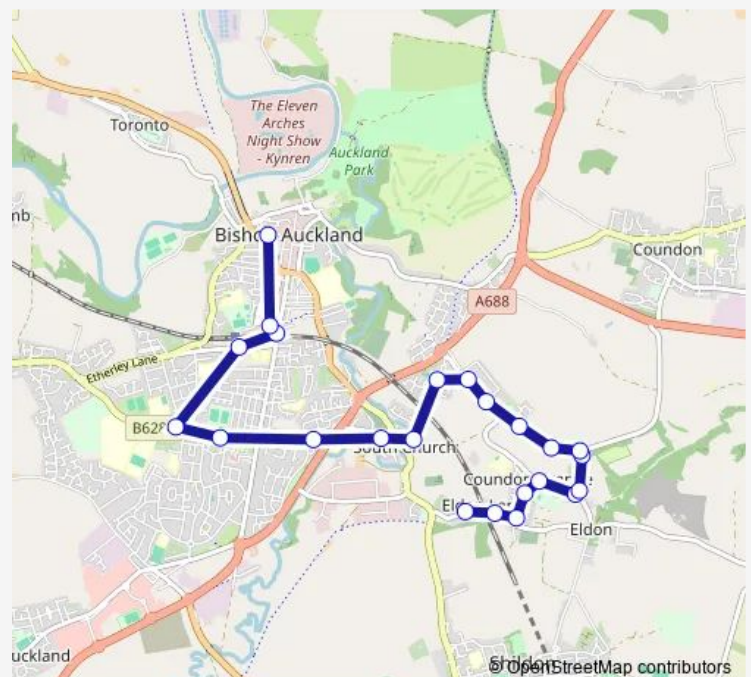

Lambton Drive - Bowes Grove

Escomb Rd - Health Centre

Railway Station bus stop

Route schedule

Margaret Terrace — Saddler Street Stand A

Monday 08:01

Tuesday 08:01

Wednesday 08:01

Thursday 08:01

Friday 08:01

Saturday —

Sunday —

Route info

Direction: Margaret Terrace

Stops: 23

Trip Duration: 0 hour 24 min

■ 81A — Bishop Auckland - Auckland Park

Rail Station - Stop nr Morrisons

Saddler Street Stand A

Direction

Lambton Drive - Bowes Grove — Saddler Street Stand A

29 stops

[Open route schedule](#)

Lambton Drive - Bowes Grove

Sunday —

Route info

Direction: Lambton Drive - Bowes Grove

Stops: 29

Trip Duration: 0 hour 31 min

General Hospital

Railway Station bus stop

Rail Station - Stop nr Morrisons