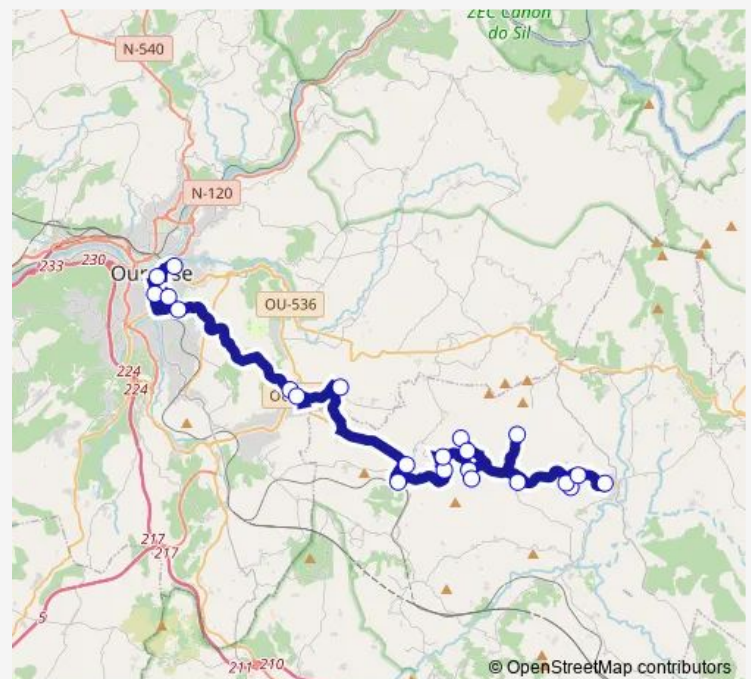

Outeiro DA Torre

Casonel

Sarreaus da Torre (lado d

Route schedule

AS Lagoas — IES San Mamede

Monday 07:16

Tuesday 07:16

Wednesday 07:16

Thursday 07:16

Friday 07:16

Saturday —

Sunday —

Route info

Direction: AS Lagoas

Stops: 22

Trip Duration: 1 hour 4 min

XG602018 — IES San Mamede-As Lagoas (por OU-101) **BusMaps**

Direction

IES San Mamede — AS Lagoas

22 stops

[Open route schedule](#)

IES San Mamede

Sarreaus da Torre (lado d

Casonel

Outeiro DA Torre

Piuca (Pobo)

San Cristovo (entrada pob

Mourisco

Cruce Neboeiro (marquesi

Saa (pobo)

Eiravedra

Vilaverde