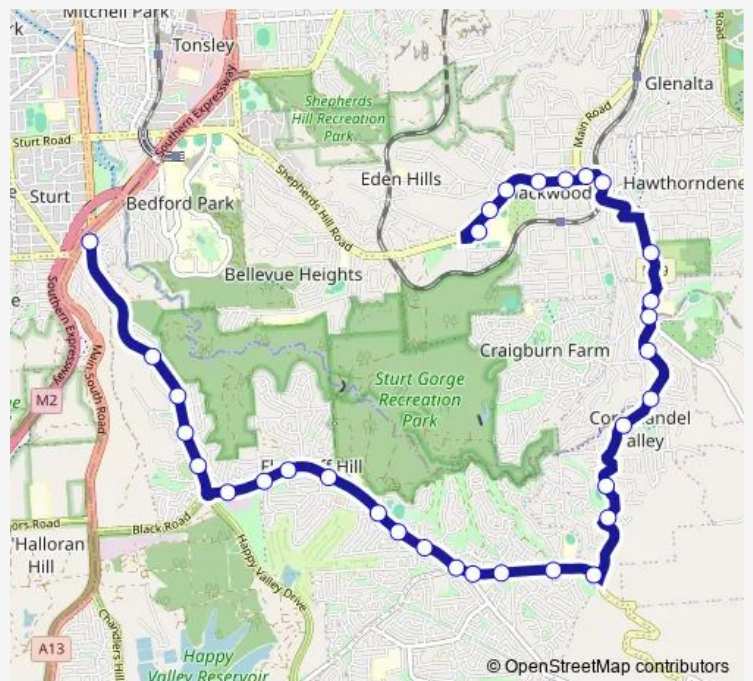

Stop 41 Black Rd - South side

Stop 42B Black Rd - South side

Stop 43B Black Rd - South side

Stop 43C Black Rd - South side

Stop 44 Black Rd - South side

Stop 43 Black Rd - South side

Route schedule

Stop School Blackwood High Pick Up — Stop 30 Flagstaff Rd - West side

Monday 14:35-14:36

Tuesday 15:26

Wednesday 15:26

Thursday 15:26

Friday 15:26

Saturday —

Sunday —

Route info

Direction: Stop School Blackwood High Pick Up

Stops: 32

Trip Duration: 0 hour 35 min

956 — Blackwood High School to Darlington

Stop 42 Black Rd - South West side

Stop 41A Black Rd - South West side

Stop 38A Black Rd - South side

Stop 38 Black Rd - South side

Stop 37 Black Rd - South East side

Stop 36 Black Rd - South side

Stop 35 Flagstaff Rd - West side

Stop 34 Flagstaff Rd - West side

Stop 33 Flagstaff Rd - West side

Stop 32 Flagstaff Rd - South West side