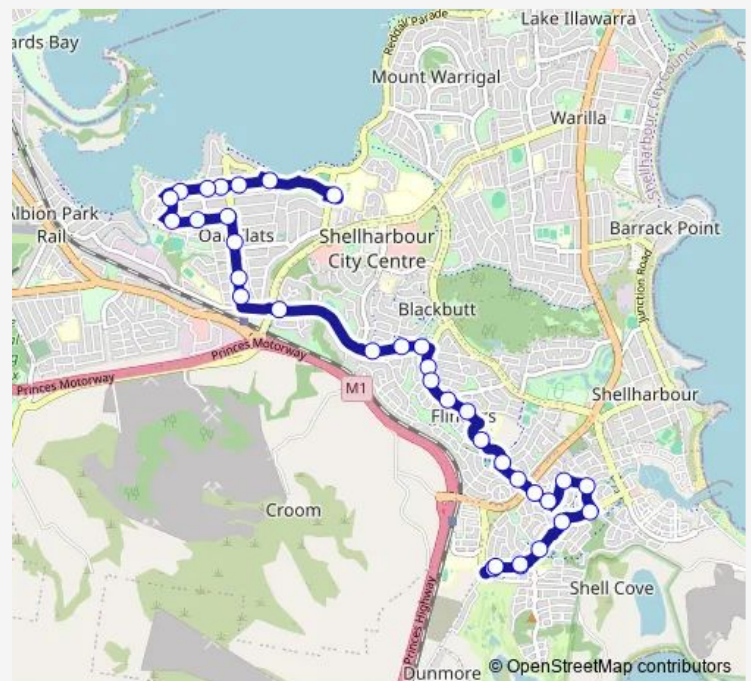

Wentworth St Opp Oak Flats Public School

Central Av After Fisher St

Central Av Opp Madden St

Central Av Opp Industrial Rd

Pioneer Dr After New Lake Entrance Rd

Pioneer Dr Opp Maria Pl

Pioneer Dr Before Tuan St

Pioneer Dr Before Brunderee Rd

Brunderee Rd Before Tyrrell St

Brunderee Rd After Tyrrel St

Brunderee Rd Before Baragoot Rd

Route schedule

Balarang Public School, School Grounds — Southern Cross Bvd Before Cove Bvd

Monday	14:45
Tuesday	14:05
Wednesday	14:45
Thursday	14:45
Friday	14:45
Saturday	—
Sunday	—

Route info

Direction: Balarang Public School, School Grounds

Stops: 35

Trip Duration: 0 hour 30 min

S173 — Oak Flats HS to Southern Cross Bvd bf Cove Bvd **BusMaps**

Sunday —

Route info

Direction: Shellharbour Bus Depot, Shellharbour Rd

Stops: 28

Trip Duration: 0 hour 20 min

Deakin St At Central Av

Deakin St After Central Av

The Boulevard Opp Deakin St