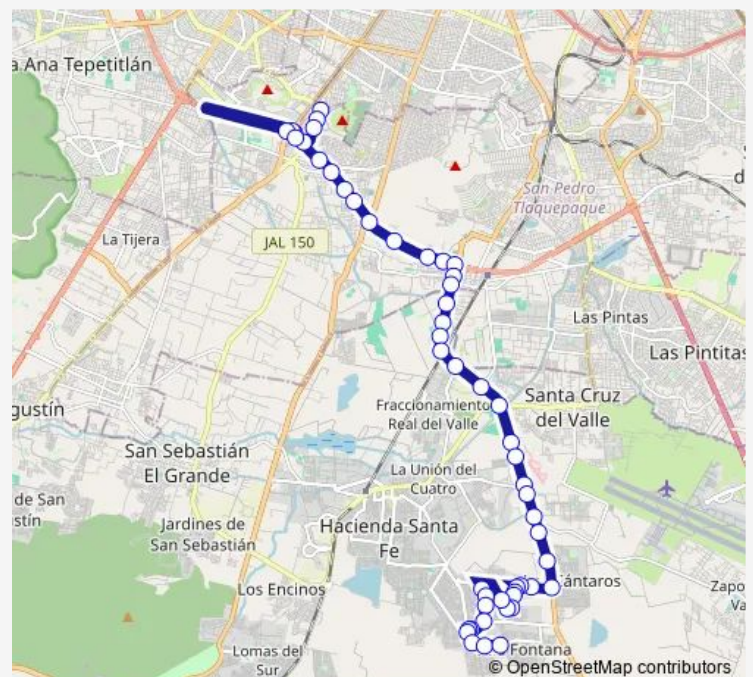

### Route schedule

Calle Ixtlilxochitl — Cerro Canelo

Monday 05:34

Tuesday 05:34

Wednesday 05:34

Thursday 05:34

Friday 05:34

Saturday 05:34

### Route info

Direction: Calle Ixtlilxochitl

Stops: 52

Trip Duration: 1 hour 15 min

C113-V2 — Troncal C113-V2 - 623a Aqua

Prolongación Vicente Guerrero

Itea

Av. San Victor

## Direction

Cerro Canelo — Avenida Cristóbal Colón

50 stops

[Open route schedule](#)

Cerro Canelo

Cerro Mavicure

Av. Cerro de Alcalá

Cerro de San Miguel

## Route info

Direction: Cerro Canelo

Stops: 50

Trip Duration: 1 hour 7 min

Avenida Adolf Bernard Horn Junior

Avenida Adolf Bernard Horn Junior

Avenida Adolf Bernard Horn Junior

Avenida Adolf Bernard Horn Junior