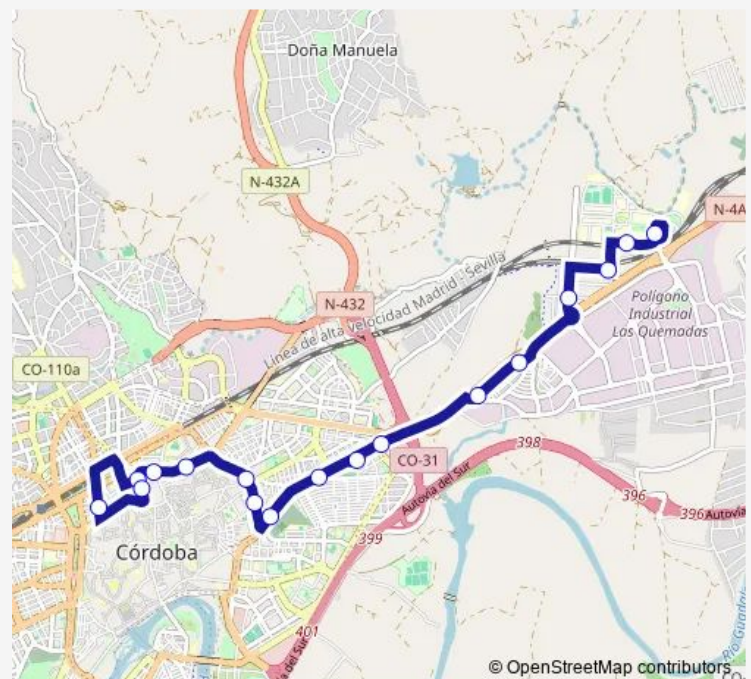

Colón Norte — Campus Rabanales Dc

Monday 07:25-08:13

Tuesday 07:25-08:13

Wednesday 07:25-08:13

Thursday 07:25-08:13

Friday 07:10-14:05

Saturday —

Sunday —

Route info

Direction: Colón Norte

Stops: 17

Trip Duration: 0 hour 30 min

RB — L80: Colon - Rabanales

Direction

Campus Rabanales Dc — Colón Norte

17 stops

Friday 09:20-19:40

Saturday —

Sunday —

Route info

Direction: Campus Rabanales Dc

Stops: 17

Trip Duration: 0 hour 27 min

Direction

Friday 20:15

Saturday —

Sunday —

Route info

Direction: Campus Rabanales Dc

Stops: 15

Trip Duration: 0 hour 29 min

RB Bus time schedules and route maps are available in an offline PDF at busmaps.com. Use the busmaps.com website to see live bus times, train schedule or subway schedule, and step-by-step directions for all public transit in Cordoba