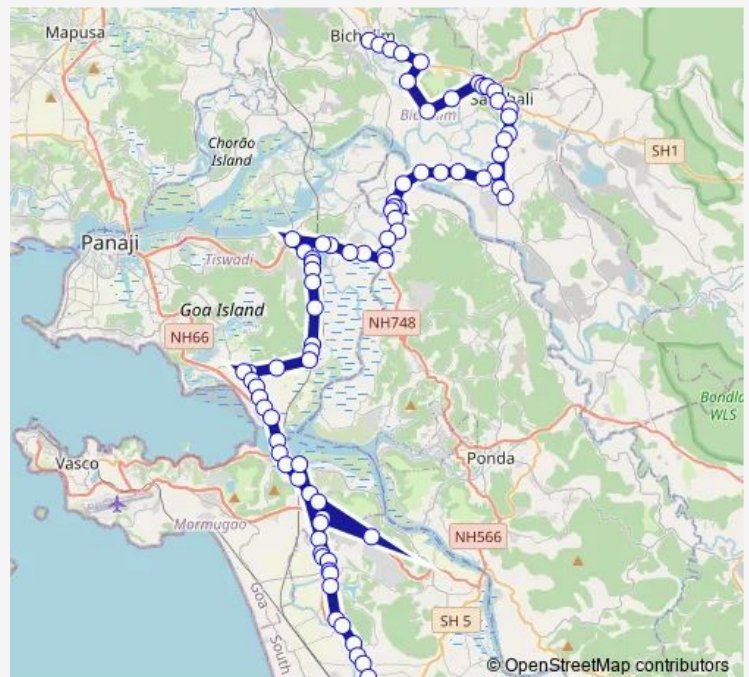

Maina Sesa Mines

Power House Navelim

Naveli Junction

Route schedule

Bicholim KTC Bus Stand — Margao KTC Bus Stand

Monday 06:30

Tuesday 06:30

Wednesday 06:30

Thursday 06:30

Friday 06:30

Saturday 06:30

Sunday 06:30

Route info

Direction: Bicholim KTC Bus Stand

Stops: 81

Trip Duration: 2 hour 35 min

■ MRG24 — Margao - Bicholim

Durigwada

Sesa Goa, Amona

Amona Junction

Amona

Khandola

Marcel KTC Bus Stand

Near Ganapati Temple, Kanolya