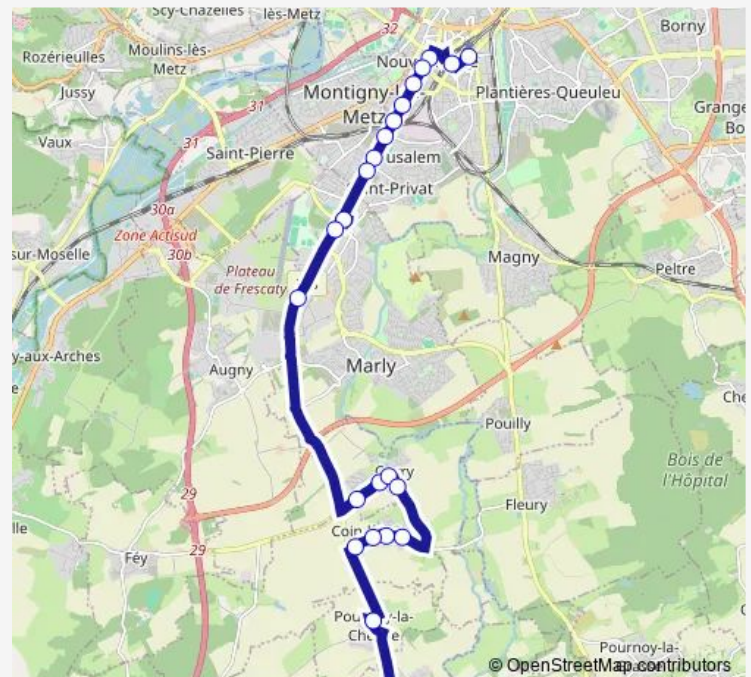

### Route schedule

Pole Multimodal — Coin-SUR-Seille

Monday 06:05-20:15

Tuesday 06:05-20:15

Wednesday 06:05-20:15

Thursday 06:05-20:15

Friday 06:05-20:15

Saturday 06:05-20:15

### Route info

Direction: Pole Multimodal

Stops: 23

Trip Duration: 0 hour 33 min

P101 — Coin-sur-Seille - P.E.M.

Pournoy-LA-Chetive

Coin-SUR-Seille

## Route info

Direction: Pole Multimodal

Stops: 26

Trip Duration: 0 hour 36 min