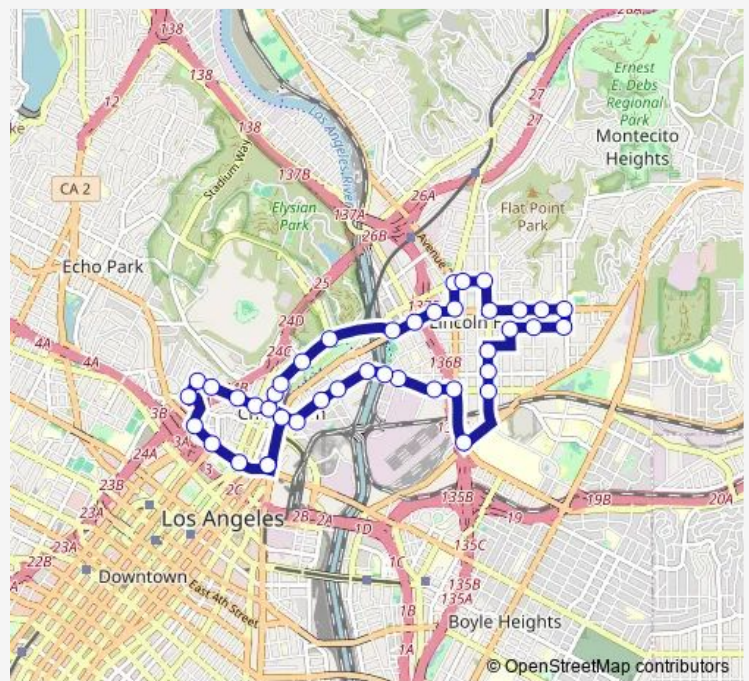

College & Hill St

Broadway & College St

Broadway & Gin Ling Way

Broadway & Bernard St

Broadway & Bishops Rd

Broadway & Solano Ave

Broadway & Spring St (Ave 18)

Broadway & Ave 20

Broadway & Ave 22

Daly & Broadway

Daly & Ave. 26

Ave. 26 & Workman St.

Route schedule

Main St & Cesar E Chavez Ave — Main St & Cesar E Chavez Ave

Monday	06:00-19:00
Tuesday	06:00-19:00
Wednesday	06:00-19:00
Thursday	06:00-19:00
Friday	06:00-19:00
Saturday	09:00-18:30
Sunday	09:00-18:30

Route info

Direction: Main St & Cesar E Chavez Ave

Stops: 42

Trip Duration: 0 hour 52 min

Lincoln Heights/Chinatown Clockwise — Dash Lincoln Heights/Chinatown Clockwise **BusMaps**

Ave. 26 & Griffin Ave.

Broadway & Griffin Ave.

Broadway & Eastlake Ave.

Broadway & Thomas St.

Broadway & Lincoln Park Ave.

Manitou & Lincoln Park Ave.

Manitou & Gates St.

Hancock & Manitou Ave.

Griffin & Baldwin

Griffin & Darwin Ave.