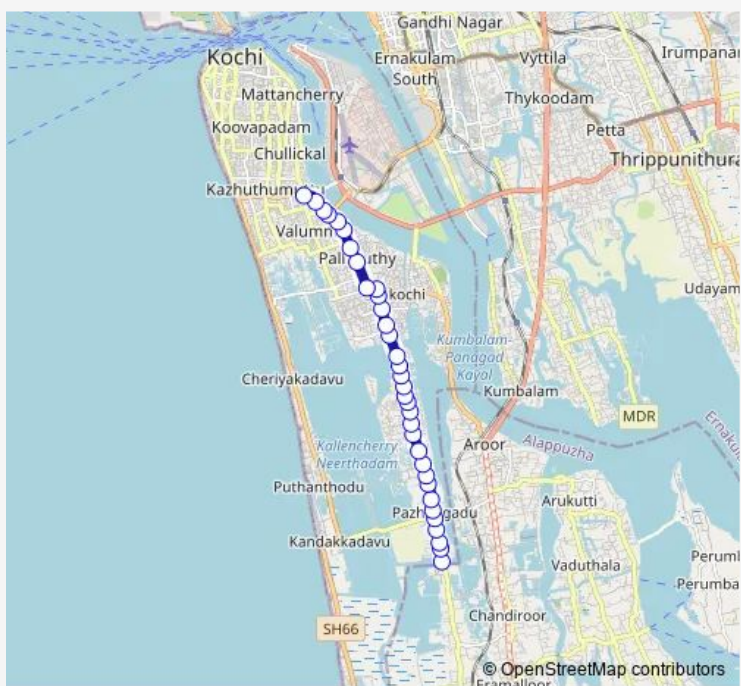

Route schedule
Kumbalangi — Thoppumpady

Monday	06:00
Tuesday	06:00
Wednesday	06:00
Thursday	06:00
Friday	06:00
Saturday	06:00
Sunday	06:00

Route info

Direction: Kumbalangi

Stops: 34

Trip Duration: 0 hour 31 min