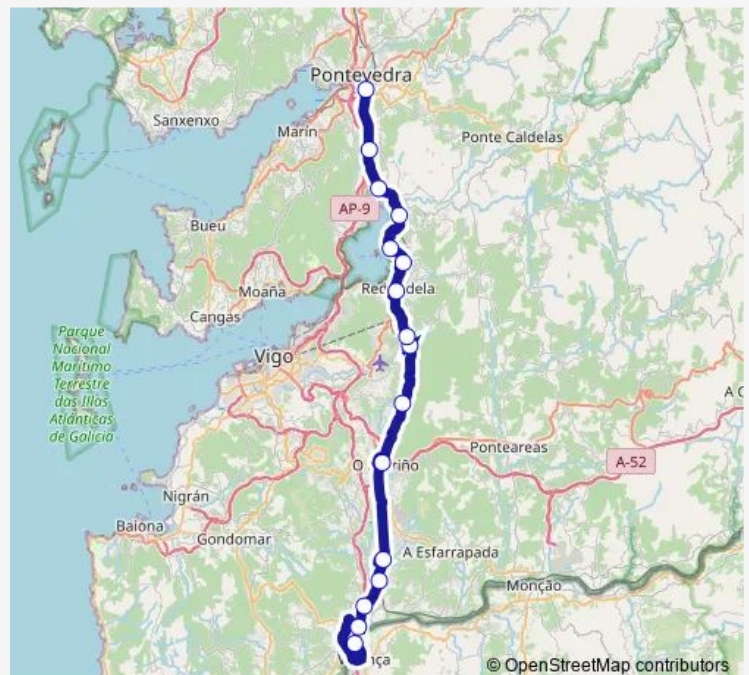

### Route schedule

Ponte Internacional — Pontevedra E.A.

Monday 06:45-17:30

Tuesday 06:45-17:30

Wednesday 06:45-17:30

Thursday 06:45-17:30

Friday 06:45-17:30

Saturday —

### Route info

Direction: Ponte Internacional

Stops: 16

Trip Duration: 1 hour 10 min

XG624003 — Pontevedra E.A.-Ponte Internacional