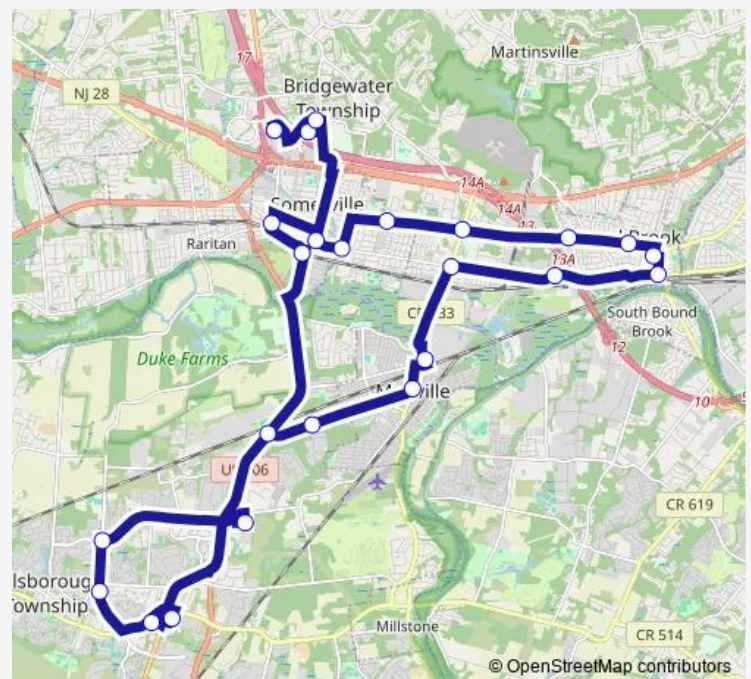

Somerville Train Station

Route 206 N & Camplain Rd

Redwood Square (Amwell Rd. & Route 206)

Hillsborough Shoprite

Auten Rd & Cockatiel Dr

Auten & Triangle Rd

Hillsborough Promenade

Camplain Rd & Sunnymead Rd

Union Ave & Finderne Ave

### Route schedule

Bloomington's (Bridgewater Commons Mall) — Bloomington's (Bridgewater Commons Mall)

Monday 08:50-16:14

Tuesday 08:50-16:14

Wednesday 08:50-16:14

Thursday 08:50-16:14

Friday 08:50-16:14

Saturday —

### Route info

Direction: Bloomington's (Bridgewater Commons Mall)

Stops: 25

Trip Duration: 1 hour 30 min

■ SCOOT R1 — Somerset County Office of Transportation Bus Regional One

BusMaps

Union Ave & Monroe St