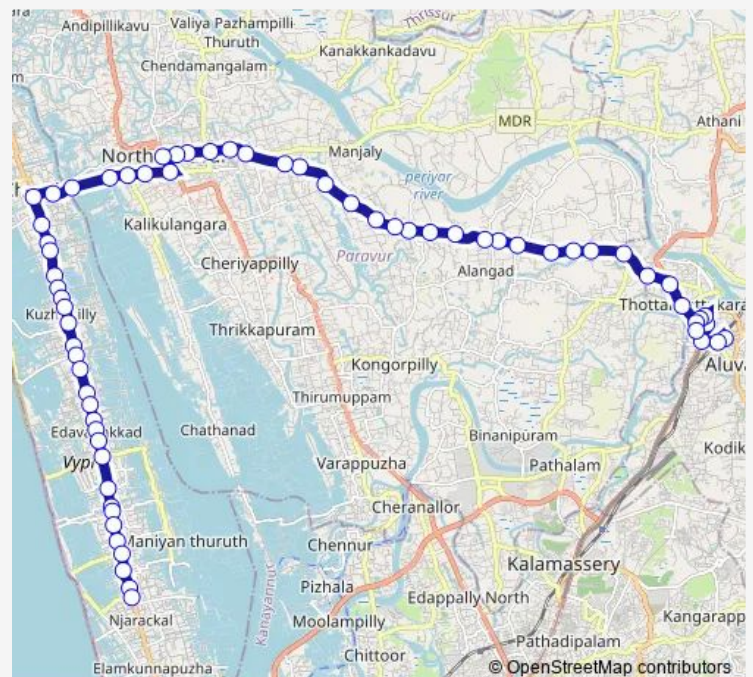

Thursday 06:00

Friday 06:00

Saturday 06:00

Sunday 06:00

Route info

Direction: Aluva Ksrtc Stand

Stops: 66

Trip Duration: 1 hour 35 min