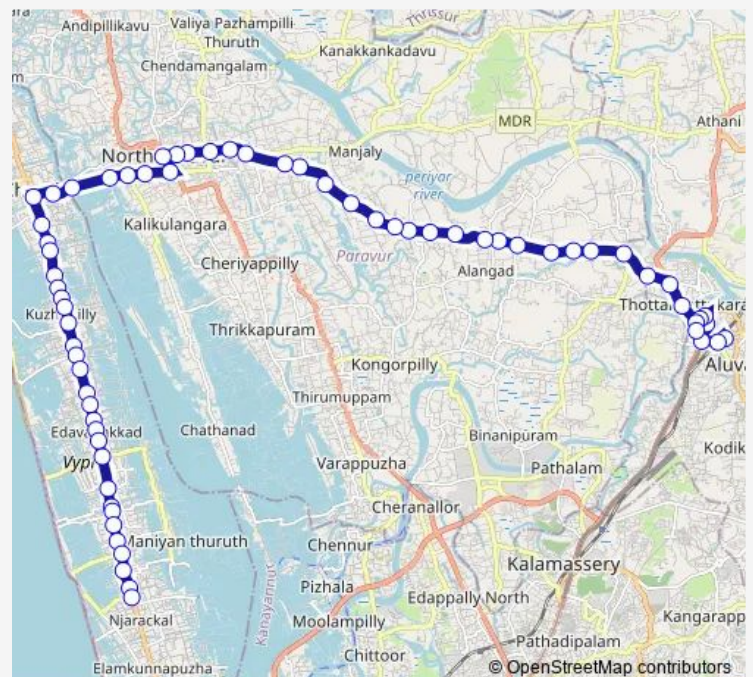

Bus Aluva ↔ Njarakkal

[Go to website](#)

Direction

Aluva Ksrtc Stand — Njarakkal

66 stops

[Open route schedule](#)

Aluva Ksrtc Stand

Government Hospital

Karothukuzhi

Najath Hospital

Bank Junction

Bypass

Aluva Metro Station

Seemas

Thottakkattukara

Paravoor Kavala

Seminari Padi

UC College

Valyappanpadi

Mariyapadi

Palakkal

Malikampeedika

Kottappuram

Alangad Junction

Karumaloor

Purapillikavu

Thattampady

Route schedule

Aluva Ksrtc Stand — Njarakkal

Monday 06:00

Tuesday 06:00

Wednesday 06:00

Thursday 06:00

Friday 06:00

Saturday 06:00

Sunday 06:00

Route info

Direction: Aluva Ksrtc Stand

Stops: 66

Trip Duration: 1 hour 35 min

Aluva ↔ Njarakkal